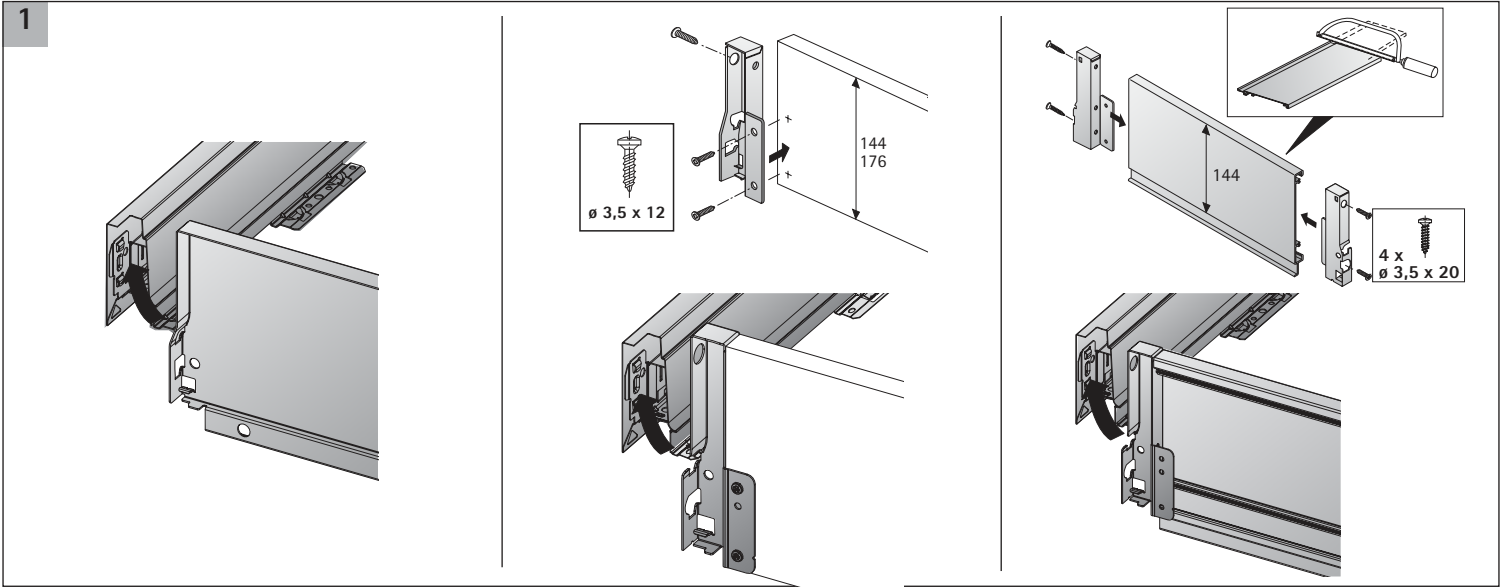

	Stahlrückwand/ Steel rear panel	Holzrückwand/ Wooden rear panel
A	NL - 3	NL + 10
B	LB - 2 x EB - 51,5	LB - 2 x EB - 51,5
C	-	LB - 2 x EB - 63
D	-	176

i

Quadro 25

Quadro V6

Quadro V6+

KD mm	16	18	19
EB mm	12,5	10,5	9,5
A mm	23	21	20