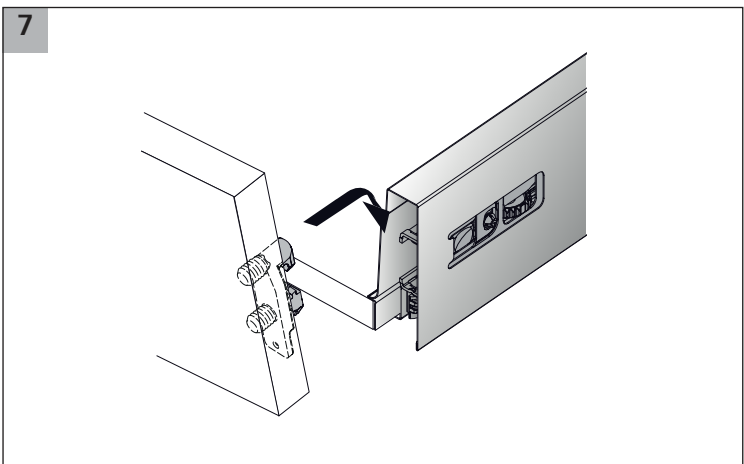

i

Quadro 25

Quadro V6

Quadro V6+

KD mm	16	18	19
EB mm	12,5	10,5	9,5
A mm	23	21	20

1

i

	Stahlrückwand/ Steel rear panel	Holzrückwand/ Wooden rear panel	Aluminiumrückwand/ Aluminium rear panel
A	NL - 3	NL + 10	NL - 3
B	LB - 2 x EB - 51,5	LB - 2 x EB - 51,5	LB - 2 x EB - 51,5
C	-	LB - 2 x EB - 63	LB - 2 x EB - 63
D	-	144	-

	Stahlrückwand/ Steel rear panel	Holzrückwand/ Wooden rear panel
A	NL - 3	NL + 10
B	LB - 2 x EB - 51,5	LB - 2 x EB - 51,5
C	-	LB - 2 x EB - 63
D	-	176

i

Quadro 25

Quadro V6

Quadro V6+

KD mm	16	18	19
EB mm	12,5	10,5	9,5
A mm	23	21	20