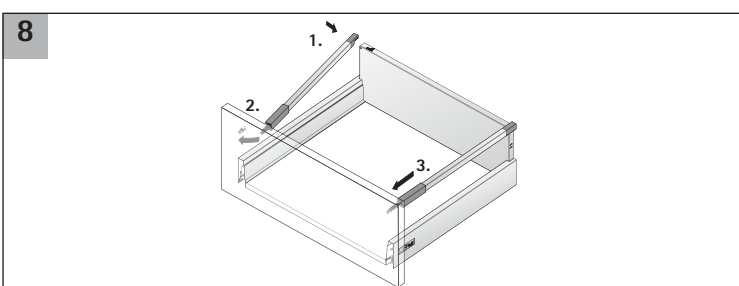

i

Quadro 25

Quadro V6

Quadro V6+

KD mm	16	18	19
EB mm	12,5	10,5	9,5
A mm	23	21	20

1

i

	Stahlrückwand/ Steel rear panel	Holzrückwand/ Wooden rear panel	Aluminiumrückwand/ Aluminium rear panel
A	NL - 3	NL + 10	NL - 3
B	LB - 2 x EB - 51,5	LB - 2 x EB - 51,5	LB - 2 x EB - 51,5
C	-	LB - 2 x EB - 63	LB - 2 x EB - 63
D	-	144	-

	Stahlrückwand/ Steel rear panel	Holzrückwand/ Wooden rear panel
A	NL - 3	NL + 10
B	LB - 2 x EB - 51,5	LB - 2 x EB - 51,5
C	-	LB - 2 x EB - 63
D	-	176

i

Quadro 25

Quadro V6

Quadro V6+

KD mm	16	18	19
EB mm	12,5	10,5	9,5
A mm	23	21	20

i Quadro 25

NL mm	b1 mm	EL mm	X mm	X mm
260	160	50	279	288
300	160	70	315	324
350	160	70	365	374
420	256	82	435	444
470	256	94	485	494
520	256	106	535	544

Quadro V6

NL mm	b1 mm	X mm	X mm
260	160	279	288
300	160	315	324
350	160	365	374
420	224	435	444
470	256	485	494
520	256	535	544