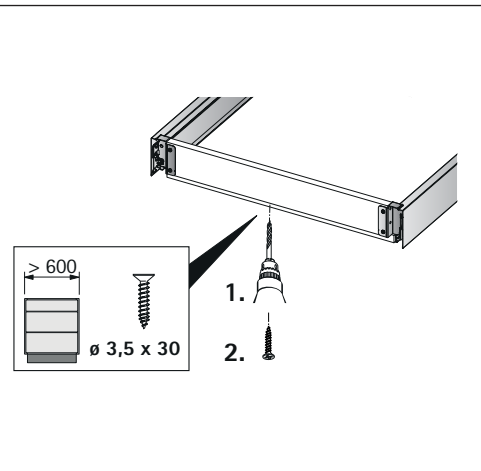

1x

1x

i

	Stahlrückwand/ Steel rear panel	Holzrückwand/ Wooden rear panel	Aluminiumrückwand/ Aluminium rear panel
A	NL - 3	NL + 10	NL - 3
B	LB - 2 x EB - 51,5	LB - 2 x EB - 51,5	LB - 2 x EB - 51,5
C	-	LB - 2 x EB - 63	LB - 2 x EB - 63
D	-	65,5	-

i

Quadro 25

Quadro V6

Quadro V6+

KD mm	16	18	19
EB mm	12,5	10,5	9,5
A mm	23	21	20

1

i

	Stahlrückwand/ Steel rear panel	Holzrückwand/ Wooden rear panel	Aluminiumrückwand/ Aluminium rear panel
A	NL - 3	NL + 10	NL - 3
B	LB - 2 x EB - 51,5	LB - 2 x EB - 51,5	LB - 2 x EB - 51,5
C	-	LB - 2 x EB - 63	LB - 2 x EB - 63
D	-	144	-

	Stahlrückwand/ Steel rear panel	Holzrückwand/ Wooden rear panel
A	NL - 3	NL + 10
B	LB - 2 x EB - 51,5	LB - 2 x EB - 51,5
C	-	LB - 2 x EB - 63
D	-	176

i

Quadro 25

Quadro V6

Quadro V6+

KD mm	16	18	19
EB mm	12,5	10,5	9,5
A mm	23	21	20

i Quadro 25

NL mm	b1 mm	EL mm	X mm	X mm
260	160	50	279	288
300	160	70	315	324
350	160	70	365	374
420	256	82	435	444
470	256	94	485	494
520	256	106	535	544

Quadro V6

NL mm	b1 mm	X mm	X mm
260	160	279	288
300	160	315	324
350	160	365	374
420	224	435	444
470	256	485	494
520	256	535	544