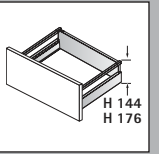

1x

1x

i

	Stahlrückwand/ Steel rear panel	Holzrückwand/ Wooden rear panel	Aluminiumrückwand/ Aluminium rear panel
A	NL - 3	NL + 10	NL - 3
B	LB - 2 x EB - 51,5	LB - 2 x EB - 51,5	LB - 2 x EB - 51,5
C	-	LB - 2 x EB - 63	LB - 2 x EB - 63
D	-	65,5	-

i

Quadro 25

Quadro V6

Quadro V6+

KD mm	16	18	19
EB mm	12,5	10,5	9,5
A mm	23	21	20

1

i

	Stahlrückwand/ Steel rear panel	Holzrückwand/ Wooden rear panel	Aluminiumrückwand/ Aluminium rear panel
A	NL - 3	NL + 10	NL - 3
B	LB - 2 x EB - 51,5	LB - 2 x EB - 51,5	LB - 2 x EB - 51,5
C	-	LB - 2 x EB - 63	LB - 2 x EB - 63
D	-	144	-

	Stahlrückwand/ Steel rear panel	Holzrückwand/ Wooden rear panel
A	NL - 3	NL + 10
B	LB - 2 x EB - 51,5	LB - 2 x EB - 51,5
C	-	LB - 2 x EB - 63
D	-	176

i

Quadro 25

Quadro V6

Quadro V6+

KD mm	16	18	19
EB mm	12,5	10,5	9,5
A mm	23	21	20

i Quadro 25

NL mm	b1 mm	EL mm	X mm	X mm
260	160	50	279	288
300	160	70	315	324
350	160	70	365	374
420	256	82	435	444
470	256	94	485	494
520	256	106	535	544

Quadro V6

NL mm	b1 mm	X mm	X mm
260	160	279	288
300	160	315	324
350	160	365	374
420	224	435	444
470	256	485	494
520	256	535	544