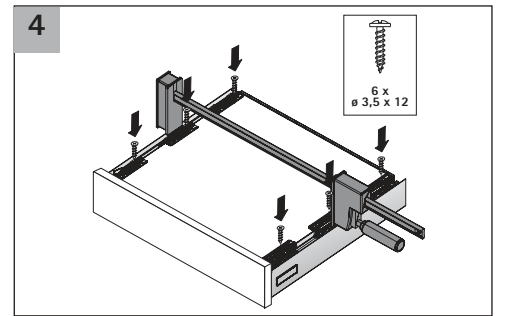

i

Quadro 25

Quadro V6

Quadro V6+

KD mm	16	18	19
EB mm	12,5	10,5	9,5
A mm	23	21	20

1

i

	Stahlrückwand/ Steel rear panel	Holzrückwand/ Wooden rear panel	Aluminiumrückwand/ Aluminium rear panel
A	NL - 3	NL + 10	NL - 3
B	LB - 2 x EB - 51,5	LB - 2 x EB - 51,5	LB - 2 x EB - 51,5
C	-	LB - 2 x EB - 63	LB - 2 x EB - 63
D	-	144	-

	Stahlrückwand/ Steel rear panel	Holzrückwand/ Wooden rear panel
A	NL - 3	NL + 10
B	LB - 2 x EB - 51,5	LB - 2 x EB - 51,5
C	-	LB - 2 x EB - 63
D	-	176

i

Quadro 25

Quadro V6

Quadro V6+

KD mm	16	18	19
EB mm	12,5	10,5	9,5
A mm	23	21	20

i Quadro 25

NL mm	b1 mm	EL mm	X mm	X mm
260	160	50	279	288
300	160	70	315	324
350	160	70	365	374
420	256	82	435	444
470	256	94	485	494
520	256	106	535	544

Quadro V6

NL mm	b1 mm	X mm	X mm
260	160	279	288
300	160	315	324
350	160	365	374
420	224	435	444
470	256	485	494
520	256	535	544