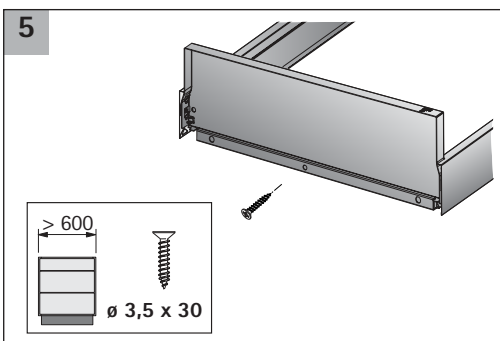

i

Quadro 25

Quadro V6

Quadro V6+

KD mm	16	18	19
EB mm	12,5	10,5	9,5
A mm	23	21	20

1

i

	Stahlrückwand/ Steel rear panel	Holzrückwand/ Wooden rear panel	Aluminiumrückwand/ Aluminium rear panel
A	NL - 3	NL + 10	NL - 3
B	LB - 2 x EB - 51,5	LB - 2 x EB - 51,5	LB - 2 x EB - 51,5
C	-	LB - 2 x EB - 63	LB - 2 x EB - 63
D	-	144	-

	Stahlrückwand/ Steel rear panel	Holzrückwand/ Wooden rear panel
A	NL - 3	NL + 10
B	LB - 2 x EB - 51,5	LB - 2 x EB - 51,5
C	-	LB - 2 x EB - 63
D	-	176

i

Quadro 25

Quadro V6

Quadro V6+

KD mm	16	18	19
EB mm	12,5	10,5	9,5
A mm	23	21	20

i Quadro 25

NL mm	b1 mm	EL mm	X mm	X mm
260	160	50	279	288
300	160	70	315	324
350	160	70	365	374
420	256	82	435	444
470	256	94	485	494
520	256	106	535	544

Quadro V6

NL mm	b1 mm	X mm	X mm
260	160	279	288
300	160	315	324
350	160	365	374
420	224	435	444
470	256	485	494
520	256	535	544