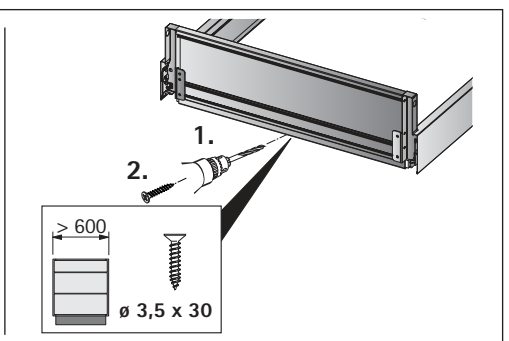

i

Quadro 25

Quadro V6

Quadro V6+

KD mm	16	18	19
EB mm	12,5	10,5	9,5
A mm	23	21	20

1

i

	Stahlrückwand/ Steel rear panel	Holzrückwand/ Wooden rear panel	Aluminiumrückwand/ Aluminium rear panel
A	NL - 3	NL + 10	NL - 3
B	LB - 2 x EB - 51,5	LB - 2 x EB - 51,5	LB - 2 x EB - 51,5
C	-	LB - 2 x EB - 63	LB - 2 x EB - 63
D	-	144	-

	Stahlrückwand/ Steel rear panel	Holzrückwand/ Wooden rear panel
A	NL - 3	NL + 10
B	LB - 2 x EB - 51,5	LB - 2 x EB - 51,5
C	-	LB - 2 x EB - 63
D	-	176

i

Quadro 25

Quadro V6

Quadro V6+

KD mm	16	18	19
EB mm	12,5	10,5	9,5
A mm	23	21	20

i Quadro 25

NL mm	b1 mm	EL mm	X mm	X mm
260	160	50	279	288
300	160	70	315	324
350	160	70	365	374
420	256	82	435	444
470	256	94	485	494
520	256	106	535	544

Quadro V6

NL mm	b1 mm	X mm	X mm
260	160	279	288
300	160	315	324
350	160	365	374
420	224	435	444
470	256	485	494
520	256	535	544