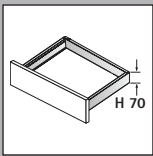

1x

1x

i

	Stahlrückwand/ Steel rear panel	Holzrückwand/ Wooden rear panel	Aluminiumrückwand/ Aluminium rear panel
A	NL - 3	NL + 10	NL - 3
B	LB - 2 x EB - 51,5	LB - 2 x EB - 51,5	LB - 2 x EB - 51,5
C	-	LB - 2 x EB - 63	LB - 2 x EB - 63
D	-	65,5	-

i

Quadro 25

Quadro V6

Quadro V6+

KD mm	16	18	19
EB mm	12,5	10,5	9,5
A mm	23	21	20

1

i

	Stahlrückwand/ Steel rear panel	Holzrückwand/ Wooden rear panel	Aluminiumrückwand/ Aluminium rear panel
A	NL - 3	NL + 10	NL - 3
B	LB - 2 x EB - 51,5	LB - 2 x EB - 51,5	LB - 2 x EB - 51,5
C	-	LB - 2 x EB - 63	LB - 2 x EB - 63
D	-	144	-

	Stahlrückwand/ Steel rear panel	Holzrückwand/ Wooden rear panel
A	NL - 3	NL + 10
B	LB - 2 x EB - 51,5	LB - 2 x EB - 51,5
C	-	LB - 2 x EB - 63
D	-	176

i

Quadro 25

Quadro V6

Quadro V6+

KD mm	16	18	19
EB mm	12,5	10,5	9,5
A mm	23	21	20

i Quadro 25

NL mm	b1 mm	EL mm	X mm	X mm
260	160	50	279	288
300	160	70	315	324
350	160	70	365	374
420	256	82	435	444
470	256	94	485	494
520	256	106	535	544

Quadro V6

NL mm	b1 mm	X mm	X mm
260	160	279	288
300	160	315	324
350	160	365	374
420	224	435	444
470	256	485	494
520	256	535	544