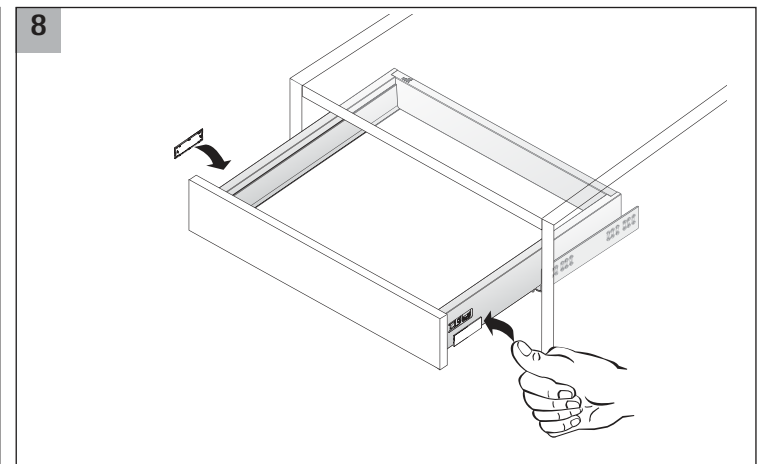

i

Quadro 25

Quadro V6

Quadro V6+

KD mm	16	18	19
EB mm	12,5	10,5	9,5
A mm	23	21	20

1

i

	Stahlrückwand/ Steel rear panel	Holzrückwand/ Wooden rear panel	Aluminiumrückwand/ Aluminium rear panel
A	NL - 3	NL + 10	NL - 3
B	LB - 2 x EB - 51,5	LB - 2 x EB - 51,5	LB - 2 x EB - 51,5
C	-	LB - 2 x EB - 63	LB - 2 x EB - 63
D	-	144	-

	Stahlrückwand/ Steel rear panel	Holzrückwand/ Wooden rear panel
A	NL - 3	NL + 10
B	LB - 2 x EB - 51,5	LB - 2 x EB - 51,5
C	-	LB - 2 x EB - 63
D	-	176

i

Quadro 25

Quadro V6

Quadro V6+

KD mm	16	18	19
EB mm	12,5	10,5	9,5
A mm	23	21	20