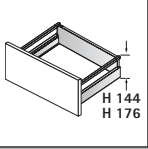

1x

1x

i

	Stahlrückwand/ Steel rear panel	Holzrückwand/ Wooden rear panel	Aluminiumrückwand/ Aluminium rear panel
A	NL - 3	NL + 10	NL - 3
B	LB - 2 x EB - 51,5	LB - 2 x EB - 51,5	LB - 2 x EB - 51,5
C	-	LB - 2 x EB - 63	LB - 2 x EB - 63
D	-	65,5	-

i

Quadro 25

Quadro V6

Quadro V6+

KD mm	16	18	19
EB mm	12,5	10,5	9,5
A mm	23	21	20

1

i

	Stahlrückwand/ Steel rear panel	Holzrückwand/ Wooden rear panel	Aluminiumrückwand/ Aluminium rear panel
A	NL - 3	NL + 10	NL - 3
B	LB - 2 x EB - 51,5	LB - 2 x EB - 51,5	LB - 2 x EB - 51,5
C	-	LB - 2 x EB - 63	LB - 2 x EB - 63
D	-	144	-

	Stahlrückwand/ Steel rear panel	Holzrückwand/ Wooden rear panel
A	NL - 3	NL + 10
B	LB - 2 x EB - 51,5	LB - 2 x EB - 51,5
C	-	LB - 2 x EB - 63
D	-	176

i

Quadro 25

Quadro V6

Quadro V6+

KD mm	16	18	19
EB mm	12,5	10,5	9,5
A mm	23	21	20

i Quadro 25

NL mm	b1 mm	EL mm	X mm	X mm
260	160	50	279	288
300	160	70	315	324
350	160	70	365	374
420	256	82	435	444
470	256	94	485	494
520	256	106	535	544

Quadro V6

NL mm	b1 mm	X mm	X mm
260	160	279	288
300	160	315	324
350	160	365	374
420	224	435	444
470	256	485	494
520	256	535	544