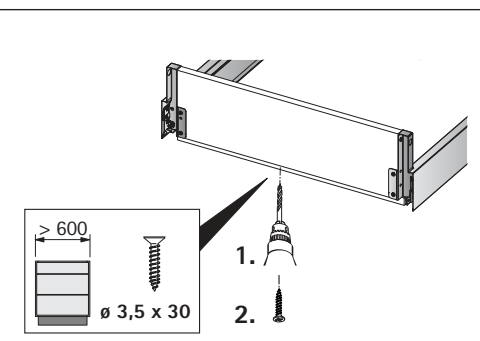

i

Quadro 25

Quadro V6

Quadro V6+

KD mm	16	18	19
EB mm	12,5	10,5	9,5
A mm	23	21	20

1

i

	Stahlrückwand/ Steel rear panel	Holzrückwand/ Wooden rear panel	Aluminiumrückwand/ Aluminium rear panel
A	NL - 3	NL + 10	NL - 3
B	LB - 2 x EB - 51,5	LB - 2 x EB - 51,5	LB - 2 x EB - 51,5
C	-	LB - 2 x EB - 63	LB - 2 x EB - 63
D	-	144	-

	Stahlrückwand/ Steel rear panel	Holzrückwand/ Wooden rear panel
A	NL - 3	NL + 10
B	LB - 2 x EB - 51,5	LB - 2 x EB - 51,5
C	-	LB - 2 x EB - 63
D	-	176

i

Quadro 25

Quadro V6

Quadro V6+

KD mm	16	18	19
EB mm	12,5	10,5	9,5
A mm	23	21	20

i Quadro 25

NL mm	b1 mm	EL mm	X mm	X mm
260	160	50	279	288
300	160	70	315	324
350	160	70	365	374
420	256	82	435	444
470	256	94	485	494
520	256	106	535	544

Quadro V6

NL mm	b1 mm	X mm	X mm
260	160	279	288
300	160	315	324
350	160	365	374
420	224	435	444
470	256	485	494
520	256	535	544