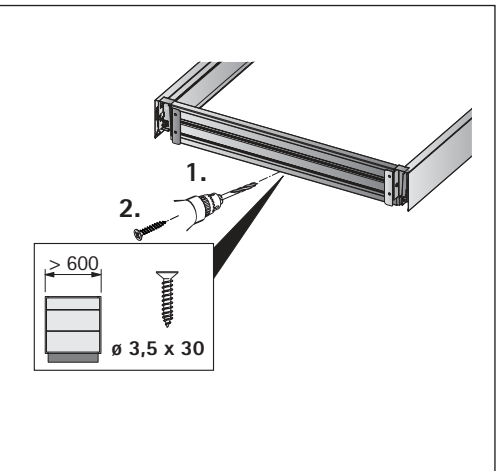

i

Quadro 25

Quadro V6

Quadro V6+

KD mm	16	18	19
EB mm	12,5	10,5	9,5
A mm	23	21	20

1

i

	Stahlrückwand/ Steel rear panel	Holzrückwand/ Wooden rear panel	Aluminiumrückwand/ Aluminium rear panel
A	NL - 3	NL + 10	NL - 3
B	LB - 2 x EB - 51,5	LB - 2 x EB - 51,5	LB - 2 x EB - 51,5
C	-	LB - 2 x EB - 63	LB - 2 x EB - 63
D	-	144	-

	Stahlrückwand/ Steel rear panel	Holzrückwand/ Wooden rear panel
A	NL - 3	NL + 10
B	LB - 2 x EB - 51,5	LB - 2 x EB - 51,5
C	-	LB - 2 x EB - 63
D	-	176

i

Quadro 25

Quadro V6

Quadro V6+

KD mm	16	18	19
EB mm	12,5	10,5	9,5
A mm	23	21	20

i Quadro 25

NL mm	b1 mm	EL mm	X mm	X mm
260	160	50	279	288
300	160	70	315	324
350	160	70	365	374
420	256	82	435	444
470	256	94	485	494
520	256	106	535	544

Quadro V6

NL mm	b1 mm	X mm	X mm
260	160	279	288
300	160	315	324
350	160	365	374
420	224	435	444
470	256	485	494
520	256	535	544