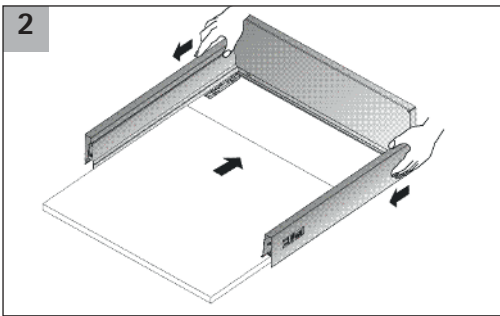

i

Quadro 25

Quadro V6

Quadro V6+

KD mm	16	18	19
EB mm	12,5	10,5	9,5
A mm	23	21	20

1

i

	Stahlrückwand/ Steel rear panel	Holzrückwand/ Wooden rear panel	Aluminiumrückwand/ Aluminium rear panel
A	NL - 3	NL + 10	NL - 3
B	LB - 2 x EB - 51,5	LB - 2 x EB - 51,5	LB - 2 x EB - 51,5
C	-	LB - 2 x EB - 63	LB - 2 x EB - 63
D	-	144	-

	Stahlrückwand/ Steel rear panel	Holzrückwand/ Wooden rear panel
A	NL - 3	NL + 10
B	LB - 2 x EB - 51,5	LB - 2 x EB - 51,5
C	-	LB - 2 x EB - 63
D	-	176

i

Quadro 25

Quadro V6

Quadro V6+

KD mm	16	18	19
EB mm	12,5	10,5	9,5
A mm	23	21	20

i Quadro 25

NL mm	b1 mm	EL mm	X mm	X mm
260	160	50	279	288
300	160	70	315	324
350	160	70	365	374
420	256	82	435	444
470	256	94	485	494
520	256	106	535	544

Quadro V6

NL mm	b1 mm	X mm	X mm
260	160	279	288
300	160	315	324
350	160	365	374
420	224	435	444
470	256	485	494
520	256	535	544