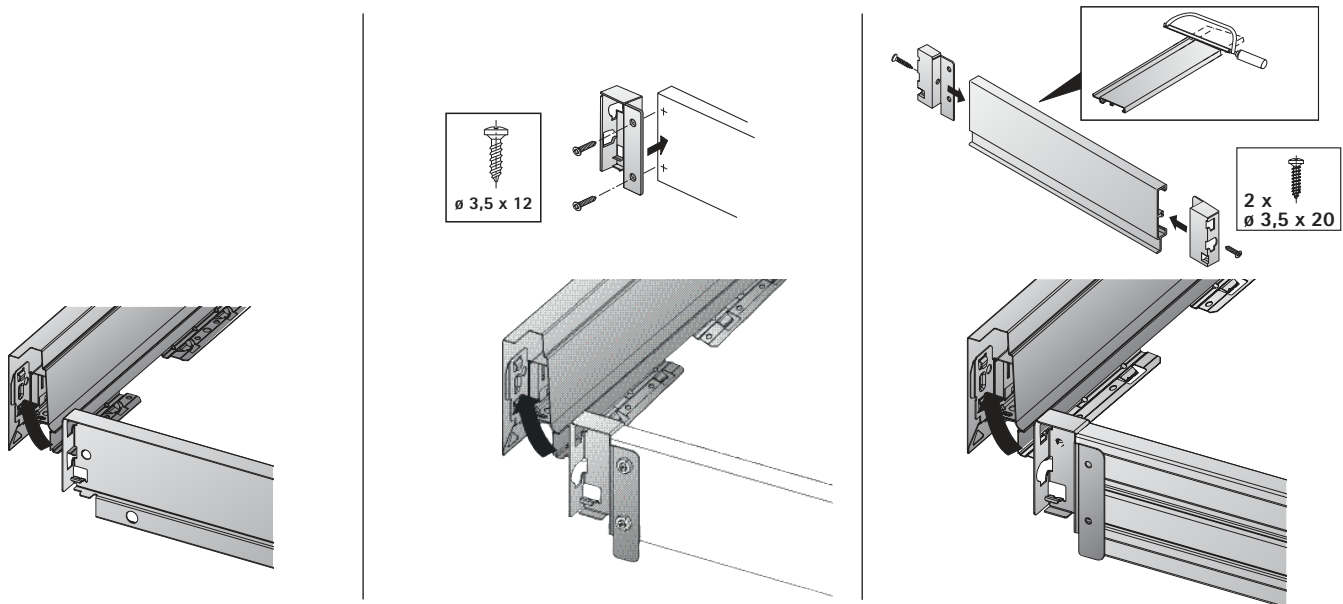

1x

1x

i

	Stahlrückwand/ Steel rear panel	Holzrückwand/ Wooden rear panel	Aluminiumrückwand/ Aluminium rear panel
A	NL - 3	NL + 10	NL - 3
B	LB - 2 x EB - 51,5	LB - 2 x EB - 51,5	LB - 2 x EB - 51,5
C	-	LB - 2 x EB - 63	LB - 2 x EB - 63
D	-	65,5	-

i

Quadro 25

Quadro V6

Quadro V6+

KD mm	16	18	19
EB mm	12,5	10,5	9,5
A mm	23	21	20

1

i

	Stahlrückwand/ Steel rear panel	Holzrückwand/ Wooden rear panel	Aluminiumrückwand/ Aluminium rear panel
A	NL - 3	NL + 10	NL - 3
B	LB - 2 x EB - 51,5	LB - 2 x EB - 51,5	LB - 2 x EB - 51,5
C	-	LB - 2 x EB - 63	LB - 2 x EB - 63
D	-	144	-

	Stahlrückwand/ Steel rear panel	Holzrückwand/ Wooden rear panel
A	NL - 3	NL + 10
B	LB - 2 x EB - 51,5	LB - 2 x EB - 51,5
C	-	LB - 2 x EB - 63
D	-	176

i

Quadro 25

Quadro V6

Quadro V6+

KD mm	16	18	19
EB mm	12,5	10,5	9,5
A mm	23	21	20