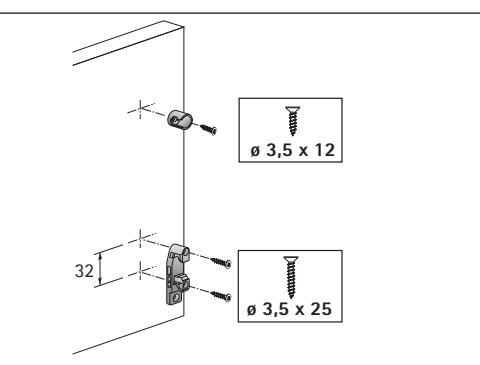

i

Quadro 25

Quadro V6

Quadro V6+

KD mm	16	18	19
EB mm	12,5	10,5	9,5
A mm	23	21	20

1

i

	Stahlrückwand/ Steel rear panel	Holzrückwand/ Wooden rear panel	Aluminiumrückwand/ Aluminium rear panel
A	NL - 3	NL + 10	NL - 3
B	LB - 2 x EB - 51,5	LB - 2 x EB - 51,5	LB - 2 x EB - 51,5
C	-	LB - 2 x EB - 63	LB - 2 x EB - 63
D	-	144	-

	Stahlrückwand/ Steel rear panel	Holzrückwand/ Wooden rear panel
A	NL - 3	NL + 10
B	LB - 2 x EB - 51,5	LB - 2 x EB - 51,5
C	-	LB - 2 x EB - 63
D	-	176

i

Quadro 25

Quadro V6

Quadro V6+

KD mm	16	18	19
EB mm	12,5	10,5	9,5
A mm	23	21	20

i Quadro 25

NL mm	b1 mm	EL mm	X mm	X mm
260	160	50	279	288
300	160	70	315	324
350	160	70	365	374
420	256	82	435	444
470	256	94	485	494
520	256	106	535	544

Quadro V6

NL mm	b1 mm	X mm	X mm
260	160	279	288
300	160	315	324
350	160	365	374
420	224	435	444
470	256	485	494
520	256	535	544