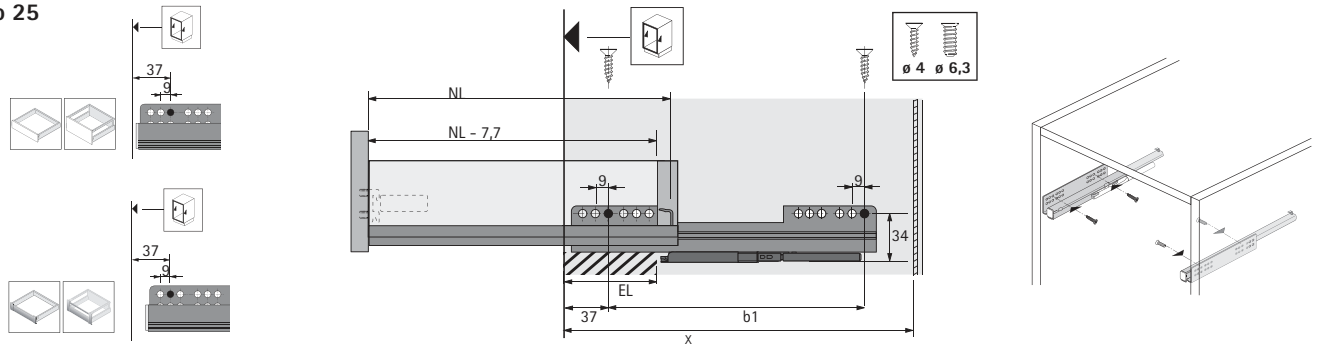

i

Quadro 25

Quadro V6

Quadro V6+

KD mm	16	18	19
EB mm	12,5	10,5	9,5
A mm	23	21	20

1

i

	Stahlrückwand/ Steel rear panel	Holzrückwand/ Wooden rear panel	Aluminiumrückwand/ Aluminium rear panel
A	NL - 3	NL + 10	NL - 3
B	LB - 2 x EB - 51,5	LB - 2 x EB - 51,5	LB - 2 x EB - 51,5
C	-	LB - 2 x EB - 63	LB - 2 x EB - 63
D	-	144	-

	Stahlrückwand/ Steel rear panel	Holzrückwand/ Wooden rear panel
A	NL - 3	NL + 10
B	LB - 2 x EB - 51,5	LB - 2 x EB - 51,5
C	-	LB - 2 x EB - 63
D	-	176

i

Quadro 25

Quadro V6

Quadro V6+

KD mm	16	18	19
EB mm	12,5	10,5	9,5
A mm	23	21	20

i Quadro 25

NL mm	b1 mm	EL mm	X mm	X mm
260	160	50	279	288
300	160	70	315	324
350	160	70	365	374
420	256	82	435	444
470	256	94	485	494
520	256	106	535	544

Quadro V6

NL mm	b1 mm	X mm	X mm
260	160	279	288
300	160	315	324
350	160	365	374
420	224	435	444
470	256	485	494
520	256	535	544