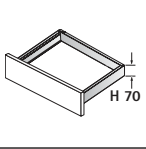

<http://www.hettich.com/short/15a1d3>

i

4 x
3,5 x 25 mm

10 x
3,5 x 12 mm

8 x / 10 x
4 x 16 mm

1 x
3,5 x 30 mm

2 x
3,5 x 20 mm

1x

1x

1x

i

	Stahlrückwand/ Steel rear panel	Holzrückwand/ Wooden rear panel	Aluminiumrückwand/ Aluminium rear panel
A	NL - 3	NL + 10	NL - 3
B	LB - 2 x EB - 51,5	LB - 2 x EB - 51,5	LB - 2 x EB - 51,5
C	-	LB - 2 x EB - 63	LB - 2 x EB - 63
D	-	65,5	-

i

Quadro 25

Quadro V6

Quadro V6+

KD mm	16	18	19
EB mm	12,5	10,5	9,5
A mm	23	21	20

1

i

	Stahlrückwand/ Steel rear panel	Holzrückwand/ Wooden rear panel	Aluminiumrückwand/ Aluminium rear panel
A	NL - 3	NL + 10	NL - 3
B	LB - 2 x EB - 51,5	LB - 2 x EB - 51,5	LB - 2 x EB - 51,5
C	-	LB - 2 x EB - 63	LB - 2 x EB - 63
D	-	144	-

i Quadro 25

NL mm	b1 mm	EL mm	X mm	X mm
260	160	50	279	288
300	160	70	315	324
350	160	70	365	374
420	256	82	435	444
470	256	94	485	494
520	256	106	535	544

Quadro V6

NL mm	b1 mm	X mm	X mm
260	160	279	288
300	160	315	324
350	160	365	374
420	224	435	444
470	256	485	494
520	256	535	544