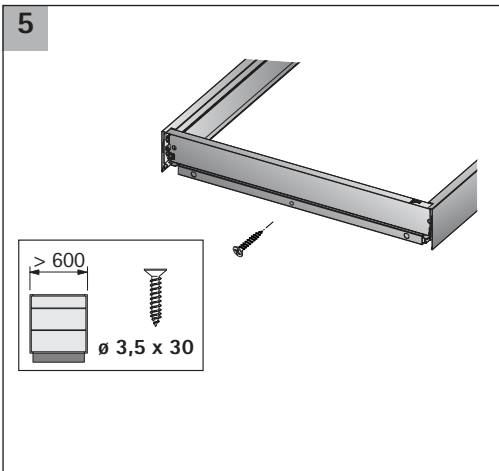

1x

1x

i

	Stahlrückwand/ Steel rear panel	Holzrückwand/ Wooden rear panel	Aluminiumrückwand/ Aluminium rear panel
A	NL - 3	NL + 10	NL - 3
B	LB - 2 x EB - 51,5	LB - 2 x EB - 51,5	LB - 2 x EB - 51,5
C	-	LB - 2 x EB - 63	LB - 2 x EB - 63
D	-	65,5	-

i

Quadro 25

Quadro V6

Quadro V6+

KD mm	16	18	19
EB mm	12,5	10,5	9,5
A mm	23	21	20

1

i

	Stahlrückwand/ Steel rear panel	Holzrückwand/ Wooden rear panel	Aluminiumrückwand/ Aluminium rear panel
A	NL - 3	NL + 10	NL - 3
B	LB - 2 x EB - 51,5	LB - 2 x EB - 51,5	LB - 2 x EB - 51,5
C	-	LB - 2 x EB - 63	LB - 2 x EB - 63
D	-	144	-

	Stahlrückwand/ Steel rear panel	Holzrückwand/ Wooden rear panel
A	NL - 3	NL + 10
B	LB - 2 x EB - 51,5	LB - 2 x EB - 51,5
C	-	LB - 2 x EB - 63
D	-	176

i

Quadro 25

Quadro V6

Quadro V6+

KD mm	16	18	19
EB mm	12,5	10,5	9,5
A mm	23	21	20

i Quadro 25

NL mm	b1 mm	EL mm	X mm	X mm
260	160	50	279	288
300	160	70	315	324
350	160	70	365	374
420	256	82	435	444
470	256	94	485	494
520	256	106	535	544

Quadro V6

NL mm	b1 mm	X mm	X mm
260	160	279	288
300	160	315	324
350	160	365	374
420	224	435	444
470	256	485	494
520	256	535	544