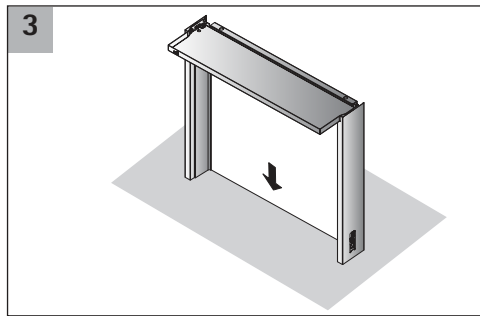

i

Quadro 25

Quadro V6

Quadro V6+

KD mm	16	18	19
EB mm	12,5	10,5	9,5
A mm	23	21	20

1

i

	Stahlrückwand/ Steel rear panel	Holzrückwand/ Wooden rear panel	Aluminiumrückwand/ Aluminium rear panel
A	NL - 3	NL + 10	NL - 3
B	LB - 2 x EB - 51,5	LB - 2 x EB - 51,5	LB - 2 x EB - 51,5
C	-	LB - 2 x EB - 63	LB - 2 x EB - 63
D	-	144	-

	Stahlrückwand/ Steel rear panel	Holzrückwand/ Wooden rear panel
A	NL - 3	NL + 10
B	LB - 2 x EB - 51,5	LB - 2 x EB - 51,5
C	-	LB - 2 x EB - 63
D	-	176

i

Quadro 25

Quadro V6

Quadro V6+

KD mm	16	18	19
EB mm	12,5	10,5	9,5
A mm	23	21	20

i Quadro 25

NL mm	b1 mm	EL mm	X mm	X mm
260	160	50	279	288
300	160	70	315	324
350	160	70	365	374
420	256	82	435	444
470	256	94	485	494
520	256	106	535	544

Quadro V6

NL mm	b1 mm	X mm	X mm
260	160	279	288
300	160	315	324
350	160	365	374
420	224	435	444
470	256	485	494
520	256	535	544