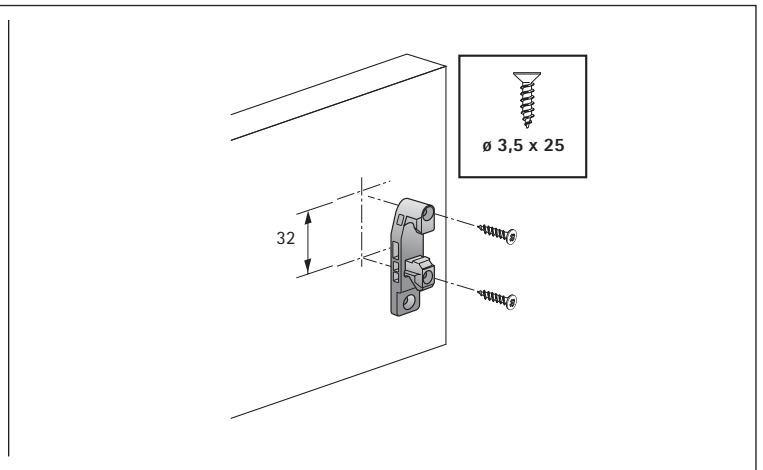

i

Quadro 25

Quadro V6

Quadro V6+

KD mm	16	18	19
EB mm	12,5	10,5	9,5
A mm	23	21	20

1

i

	Stahlrückwand/ Steel rear panel	Holzrückwand/ Wooden rear panel	Aluminiumrückwand/ Aluminium rear panel
A	NL - 3	NL + 10	NL - 3
B	LB - 2 x EB - 51,5	LB - 2 x EB - 51,5	LB - 2 x EB - 51,5
C	-	LB - 2 x EB - 63	LB - 2 x EB - 63
D	-	144	-

	Stahlrückwand/ Steel rear panel	Holzrückwand/ Wooden rear panel
A	NL - 3	NL + 10
B	LB - 2 x EB - 51,5	LB - 2 x EB - 51,5
C	-	LB - 2 x EB - 63
D	-	176

i

Quadro 25

Quadro V6

Quadro V6+

KD mm	16	18	19
EB mm	12,5	10,5	9,5
A mm	23	21	20

i Quadro 25

NL mm	b1 mm	EL mm	X mm	X mm
260	160	50	279	288
300	160	70	315	324
350	160	70	365	374
420	256	82	435	444
470	256	94	485	494
520	256	106	535	544

Quadro V6

NL mm	b1 mm	X mm	X mm
260	160	279	288
300	160	315	324
350	160	365	374
420	224	435	444
470	256	485	494
520	256	535	544