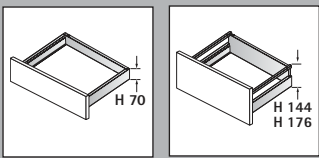

i

Quadro 25

Quadro V6

Quadro V6+

KD mm	16	18	19
EB mm	12,5	10,5	9,5
A mm	23	21	20

1

i

	Stahlrückwand/ Steel rear panel	Holzrückwand/ Wooden rear panel	Aluminiumrückwand/ Aluminium rear panel
A	NL - 3	NL + 10	NL - 3
B	LB - 2 x EB - 51,5	LB - 2 x EB - 51,5	LB - 2 x EB - 51,5
C	-	LB - 2 x EB - 63	LB - 2 x EB - 63
D	-	144	-

	Stahlrückwand/ Steel rear panel	Holzrückwand/ Wooden rear panel
A	NL - 3	NL + 10
B	LB - 2 x EB - 51,5	LB - 2 x EB - 51,5
C	-	LB - 2 x EB - 63
D	-	176

i

Quadro 25

Quadro V6

Quadro V6+

KD mm	16	18	19
EB mm	12,5	10,5	9,5
A mm	23	21	20

i Quadro 25

NL mm	b1 mm	EL mm	X mm	X mm
260	160	50	279	288
300	160	70	315	324
350	160	70	365	374
420	256	82	435	444
470	256	94	485	494
520	256	106	535	544

Quadro V6

NL mm	b1 mm	X mm	X mm
260	160	279	288
300	160	315	324
350	160	365	374
420	224	435	444
470	256	485	494
520	256	535	544