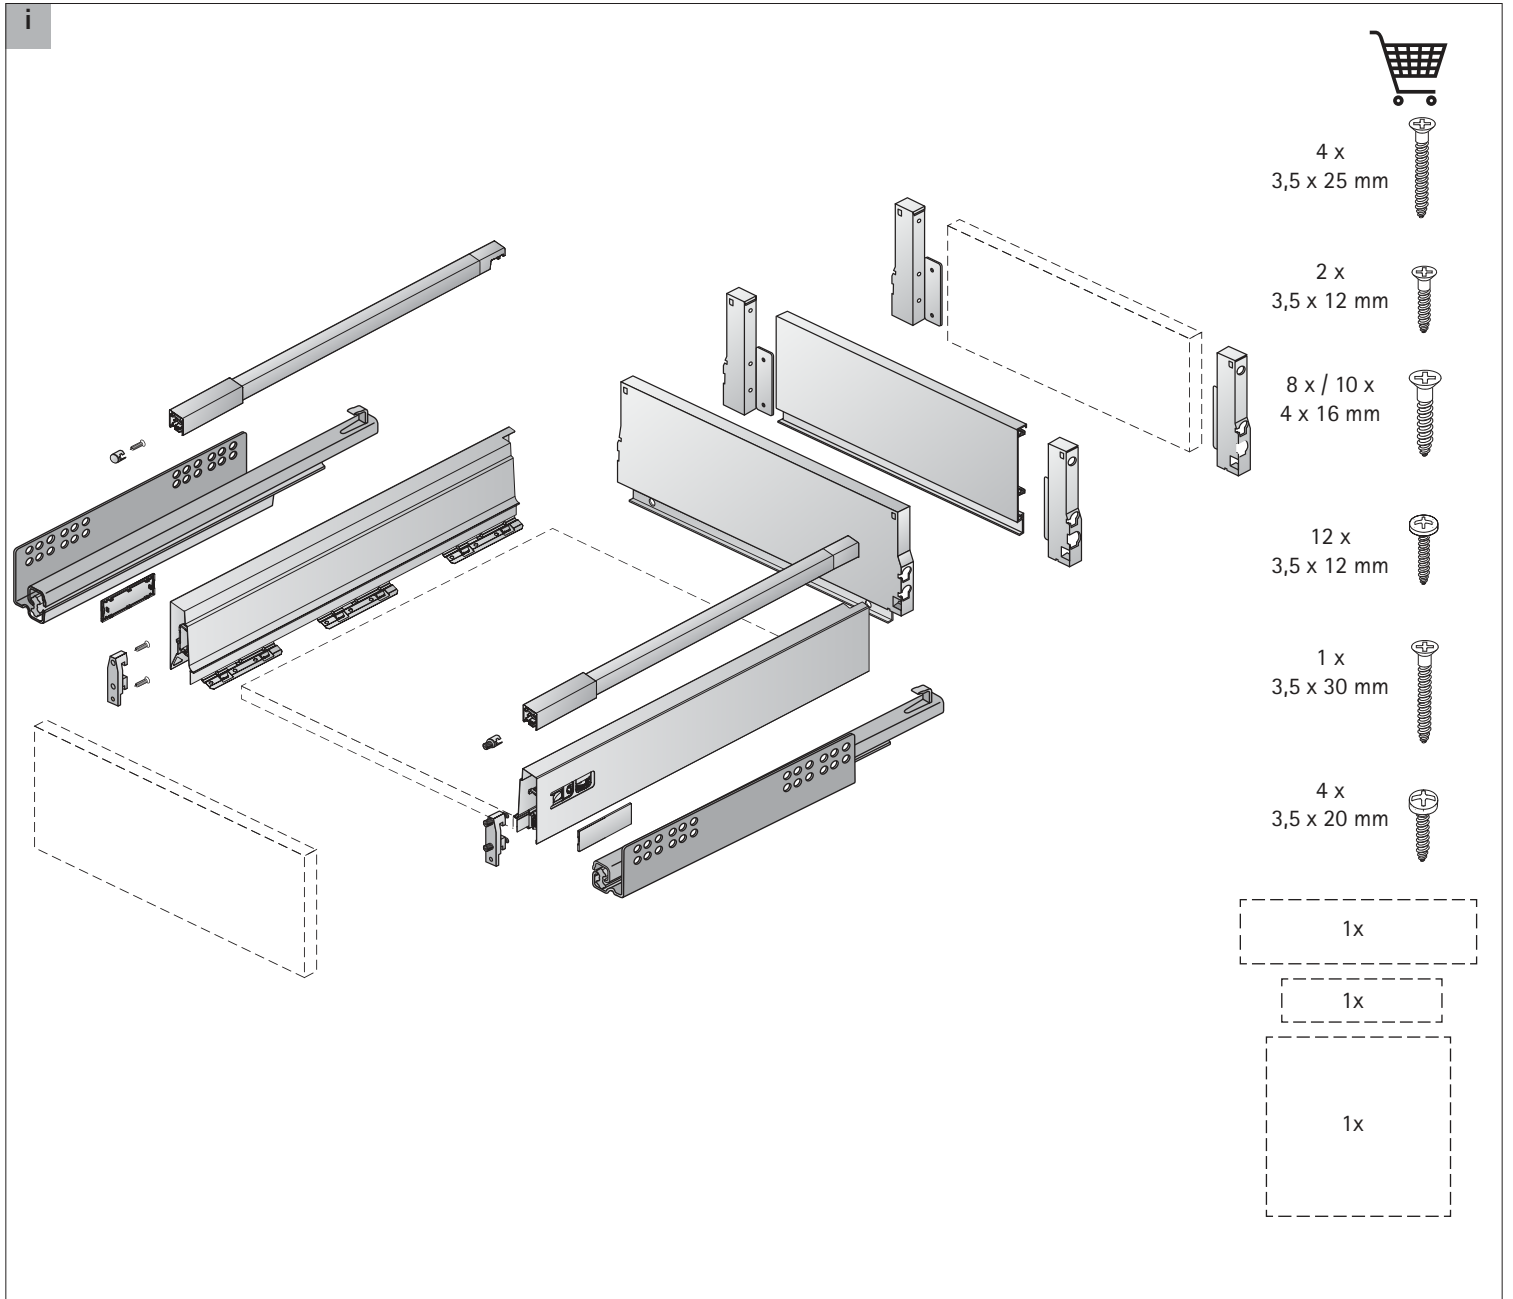

1x

1x

i

	Stahlrückwand/ Steel rear panel	Holzrückwand/ Wooden rear panel	Aluminiumrückwand/ Aluminium rear panel
A	NL - 3	NL + 10	NL - 3
B	LB - 2 x EB - 51,5	LB - 2 x EB - 51,5	LB - 2 x EB - 51,5
C	-	LB - 2 x EB - 63	LB - 2 x EB - 63
D	-	65,5	-

i

Quadro 25

Quadro V6

Quadro V6+

KD mm	16	18	19
EB mm	12,5	10,5	9,5
A mm	23	21	20

1

i

	Stahlrückwand/ Steel rear panel	Holzrückwand/ Wooden rear panel	Aluminiumrückwand/ Aluminium rear panel
A	NL - 3	NL + 10	NL - 3
B	LB - 2 x EB - 51,5	LB - 2 x EB - 51,5	LB - 2 x EB - 51,5
C	-	LB - 2 x EB - 63	LB - 2 x EB - 63
D	-	144	-

	Stahlrückwand/ Steel rear panel	Holzrückwand/ Wooden rear panel
A	NL - 3	NL + 10
B	LB - 2 x EB - 51,5	LB - 2 x EB - 51,5
C	-	LB - 2 x EB - 63
D	-	176

i

Quadro 25

Quadro V6

Quadro V6+

KD mm	16	18	19
EB mm	12,5	10,5	9,5
A mm	23	21	20

i Quadro 25

NL mm	b1 mm	EL mm	X mm	X mm
260	160	50	279	288
300	160	70	315	324
350	160	70	365	374
420	256	82	435	444
470	256	94	485	494
520	256	106	535	544

Quadro V6

NL mm	b1 mm	X mm	X mm
260	160	279	288
300	160	315	324
350	160	365	374
420	224	435	444
470	256	485	494
520	256	535	544