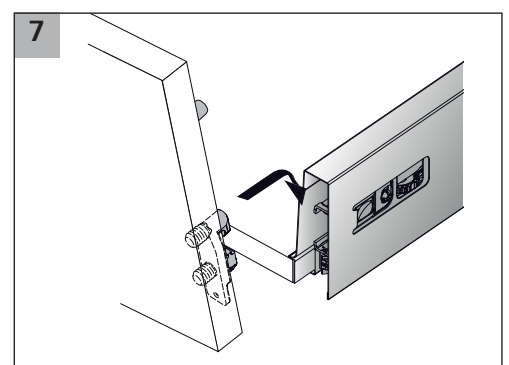

i

Quadro 25

Quadro V6

Quadro V6+

KD mm	16	18	19
EB mm	12,5	10,5	9,5
A mm	23	21	20

1

i

	Stahlrückwand/ Steel rear panel	Holzrückwand/ Wooden rear panel	Aluminiumrückwand/ Aluminium rear panel
A	NL - 3	NL + 10	NL - 3
B	LB - 2 x EB - 51,5	LB - 2 x EB - 51,5	LB - 2 x EB - 51,5
C	-	LB - 2 x EB - 63	LB - 2 x EB - 63
D	-	144	-

	Stahlrückwand/ Steel rear panel	Holzrückwand/ Wooden rear panel
A	NL - 3	NL + 10
B	LB - 2 x EB - 51,5	LB - 2 x EB - 51,5
C	-	LB - 2 x EB - 63
D	-	176

i

Quadro 25

Quadro V6

Quadro V6+

KD mm	16	18	19
EB mm	12,5	10,5	9,5
A mm	23	21	20

i Quadro 25

NL mm	b1 mm	EL mm	X mm	X mm
260	160	50	279	288
300	160	70	315	324
350	160	70	365	374
420	256	82	435	444
470	256	94	485	494
520	256	106	535	544

Quadro V6

NL mm	b1 mm	X mm	X mm
260	160	279	288
300	160	315	324
350	160	365	374
420	224	435	444
470	256	485	494
520	256	535	544