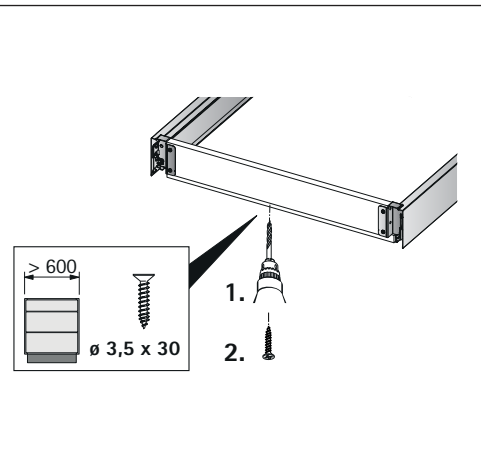

1x

1x

i

	Stahlrückwand/ Steel rear panel	Holzrückwand/ Wooden rear panel	Aluminiumrückwand/ Aluminium rear panel
A	NL - 3	NL + 10	NL - 3
B	LB - 2 x EB - 51,5	LB - 2 x EB - 51,5	LB - 2 x EB - 51,5
C	-	LB - 2 x EB - 63	LB - 2 x EB - 63
D	-	65,5	-

i

Quadro 25

Quadro V6

Quadro V6+

KD mm	16	18	19
EB mm	12,5	10,5	9,5
A mm	23	21	20

1

i

	Stahlrückwand/ Steel rear panel	Holzhückwand/ Wooden rear panel	Aluminiumrückwand/ Aluminium rear panel
A	NL - 3	NL + 10	NL - 3
B	LB - 2 x EB - 51,5	LB - 2 x EB - 51,5	LB - 2 x EB - 51,5
C	-	LB - 2 x EB - 63	LB - 2 x EB - 63
D	-	144	-

	Stahlrückwand/ Steel rear panel	Holzhückwand/ Wooden rear panel
A	NL - 3	NL + 10
B	LB - 2 x EB - 51,5	LB - 2 x EB - 51,5
C	-	LB - 2 x EB - 63
D	-	176

i

Quadro 25

Quadro V6

Quadro V6+

KD mm	16	18	19
EB mm	12,5	10,5	9,5
A mm	23	21	20

i Quadro 25

NL mm	b1 mm	EL mm	X mm	X mm
260	160	50	279	288
300	160	70	315	324
350	160	70	365	374
420	256	82	435	444
470	256	94	485	494
520	256	106	535	544

Quadro V6

NL mm	b1 mm	X mm	X mm
260	160	279	288
300	160	315	324
350	160	365	374
420	224	435	444
470	256	485	494
520	256	535	544