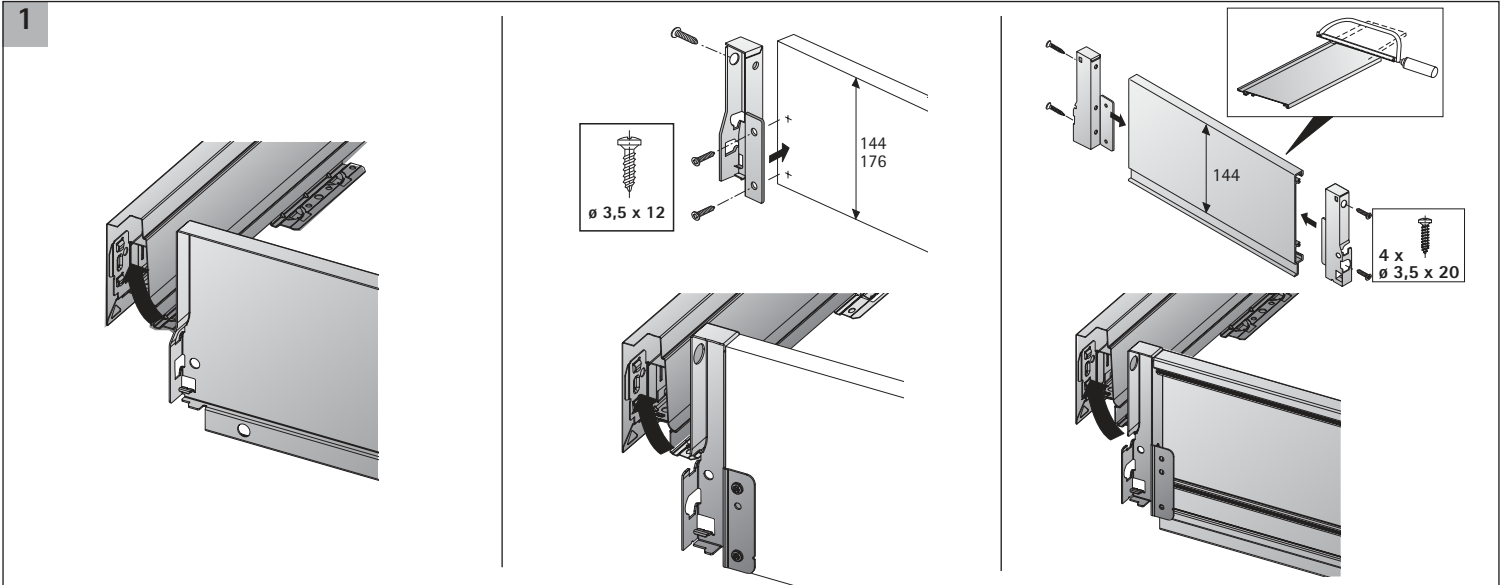

i

Quadro 25

Quadro V6

Quadro V6+

KD mm	16	18	19
EB mm	12,5	10,5	9,5
A mm	23	21	20

1

i

	Stahlrückwand/ Steel rear panel	Holzhückwand/ Wooden rear panel	Aluminiumrückwand/ Aluminium rear panel
A	NL - 3	NL + 10	NL - 3
B	LB - 2 x EB - 51,5	LB - 2 x EB - 51,5	LB - 2 x EB - 51,5
C	-	LB - 2 x EB - 63	LB - 2 x EB - 63
D	-	144	-

	Stahlrückwand/ Steel rear panel	Holzhückwand/ Wooden rear panel
A	NL - 3	NL + 10
B	LB - 2 x EB - 51,5	LB - 2 x EB - 51,5
C	-	LB - 2 x EB - 63
D	-	176

i

Quadro 25

Quadro V6

Quadro V6+

KD mm	16	18	19
EB mm	12,5	10,5	9,5
A mm	23	21	20