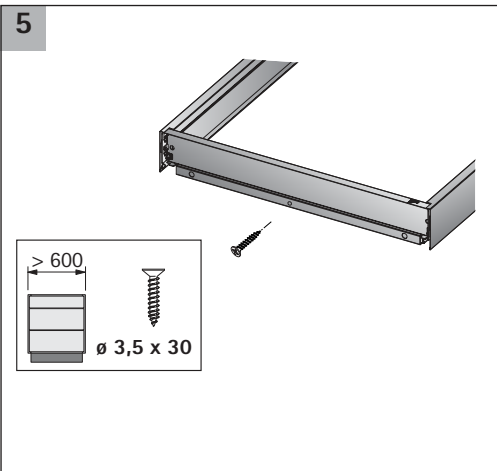

1x

1x

i

	Stahlrückwand/ Steel rear panel	Holzrückwand/ Wooden rear panel	Aluminiumrückwand/ Aluminium rear panel
A	NL - 3	NL + 10	NL - 3
B	LB - 2 x EB - 51,5	LB - 2 x EB - 51,5	LB - 2 x EB - 51,5
C	-	LB - 2 x EB - 63	LB - 2 x EB - 63
D	-	65,5	-

i

Quadro 25

Quadro V6

Quadro V6+

KD mm	16	18	19
EB mm	12,5	10,5	9,5
A mm	23	21	20

1

i

	Stahlrückwand/ Steel rear panel	Holzhückwand/ Wooden rear panel	Aluminiumrückwand/ Aluminium rear panel
A	NL - 3	NL + 10	NL - 3
B	LB - 2 x EB - 51,5	LB - 2 x EB - 51,5	LB - 2 x EB - 51,5
C	-	LB - 2 x EB - 63	LB - 2 x EB - 63
D	-	144	-

	Stahlrückwand/ Steel rear panel	Holzhückwand/ Wooden rear panel
A	NL - 3	NL + 10
B	LB - 2 x EB - 51,5	LB - 2 x EB - 51,5
C	-	LB - 2 x EB - 63
D	-	176

i

Quadro 25

Quadro V6

Quadro V6+

KD mm	16	18	19
EB mm	12,5	10,5	9,5
A mm	23	21	20

i Quadro 25

NL mm	b1 mm	EL mm	X mm	X mm
260	160	50	279	288
300	160	70	315	324
350	160	70	365	374
420	256	82	435	444
470	256	94	485	494
520	256	106	535	544

Quadro V6

NL mm	b1 mm	X mm	X mm
260	160	279	288
300	160	315	324
350	160	365	374
420	224	435	444
470	256	485	494
520	256	535	544