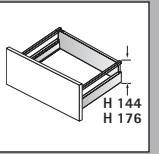

1x

1x

i

	Stahlrückwand/ Steel rear panel	Holzrückwand/ Wooden rear panel	Aluminiumrückwand/ Aluminium rear panel
A	NL - 3	NL + 10	NL - 3
B	LB - 2 x EB - 51,5	LB - 2 x EB - 51,5	LB - 2 x EB - 51,5
C	-	LB - 2 x EB - 63	LB - 2 x EB - 63
D	-	65,5	-

i

Quadro 25

Quadro V6

Quadro V6+

KD mm	16	18	19
EB mm	12,5	10,5	9,5
A mm	23	21	20

1

i

	Stahlrückwand/ Steel rear panel	Holzhückwand/ Wooden rear panel	Aluminiumrückwand/ Aluminium rear panel
A	NL - 3	NL + 10	NL - 3
B	LB - 2 x EB - 51,5	LB - 2 x EB - 51,5	LB - 2 x EB - 51,5
C	-	LB - 2 x EB - 63	LB - 2 x EB - 63
D	-	144	-

	Stahlrückwand/ Steel rear panel	Holzhückwand/ Wooden rear panel
A	NL - 3	NL + 10
B	LB - 2 x EB - 51,5	LB - 2 x EB - 51,5
C	-	LB - 2 x EB - 63
D	-	176

i

Quadro 25

Quadro V6

Quadro V6+

KD mm	16	18	19
EB mm	12,5	10,5	9,5
A mm	23	21	20

i Quadro 25

NL mm	b1 mm	EL mm	X mm	X mm
260	160	50	279	288
300	160	70	315	324
350	160	70	365	374
420	256	82	435	444
470	256	94	485	494
520	256	106	535	544

Quadro V6

NL mm	b1 mm	X mm	X mm
260	160	279	288
300	160	315	324
350	160	365	374
420	224	435	444
470	256	485	494
520	256	535	544