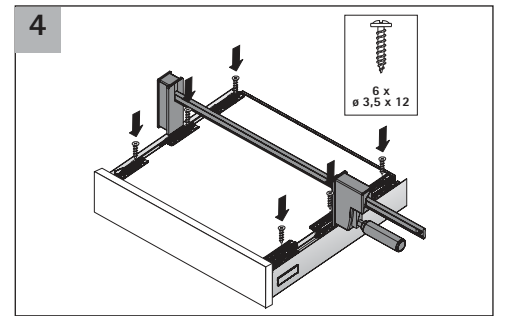

i

Quadro 25

Quadro V6

Quadro V6+

KD mm	16	18	19
EB mm	12,5	10,5	9,5
A mm	23	21	20

1

i

	Stahlrückwand/ Steel rear panel	Holzhückwand/ Wooden rear panel	Aluminiumrückwand/ Aluminium rear panel
A	NL - 3	NL + 10	NL - 3
B	LB - 2 x EB - 51,5	LB - 2 x EB - 51,5	LB - 2 x EB - 51,5
C	-	LB - 2 x EB - 63	LB - 2 x EB - 63
D	-	144	-

	Stahlrückwand/ Steel rear panel	Holzhückwand/ Wooden rear panel
A	NL - 3	NL + 10
B	LB - 2 x EB - 51,5	LB - 2 x EB - 51,5
C	-	LB - 2 x EB - 63
D	-	176

i

Quadro 25

Quadro V6

Quadro V6+

KD mm	16	18	19
EB mm	12,5	10,5	9,5
A mm	23	21	20

i Quadro 25

NL mm	b1 mm	EL mm	X mm	X mm
260	160	50	279	288
300	160	70	315	324
350	160	70	365	374
420	256	82	435	444
470	256	94	485	494
520	256	106	535	544

Quadro V6

NL mm	b1 mm	X mm	X mm
260	160	279	288
300	160	315	324
350	160	365	374
420	224	435	444
470	256	485	494
520	256	535	544