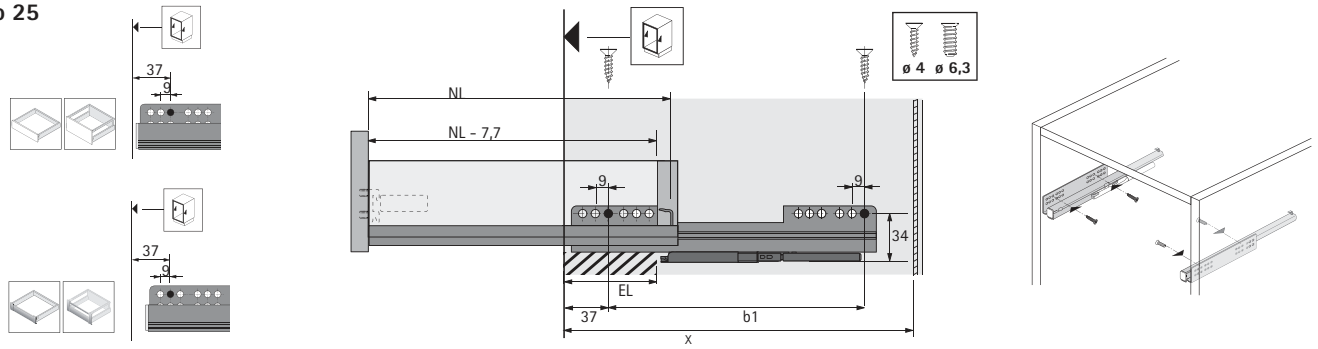

i

Quadro 25

Quadro V6

Quadro V6+

KD mm	16	18	19
EB mm	12,5	10,5	9,5
A mm	23	21	20

1

i

	Stahlrückwand/ Steel rear panel	Holzhückwand/ Wooden rear panel	Aluminiumrückwand/ Aluminium rear panel
A	NL - 3	NL + 10	NL - 3
B	LB - 2 x EB - 51,5	LB - 2 x EB - 51,5	LB - 2 x EB - 51,5
C	-	LB - 2 x EB - 63	LB - 2 x EB - 63
D	-	144	-

	Stahlrückwand/ Steel rear panel	Holzhückwand/ Wooden rear panel
A	NL - 3	NL + 10
B	LB - 2 x EB - 51,5	LB - 2 x EB - 51,5
C	-	LB - 2 x EB - 63
D	-	176

i

Quadro 25

Quadro V6

Quadro V6+

KD mm	16	18	19
EB mm	12,5	10,5	9,5
A mm	23	21	20

i Quadro 25

NL mm	b1 mm	EL mm	X mm	X mm
260	160	50	279	288
300	160	70	315	324
350	160	70	365	374
420	256	82	435	444
470	256	94	485	494
520	256	106	535	544

Quadro V6

NL mm	b1 mm	X mm	X mm
260	160	279	288
300	160	315	324
350	160	365	374
420	224	435	444
470	256	485	494
520	256	535	544