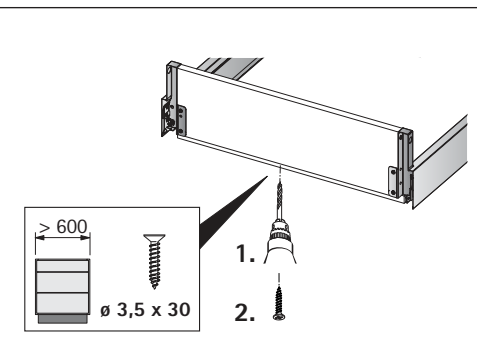

i

Quadro 25

Quadro V6

Quadro V6+

KD mm	16	18	19
EB mm	12,5	10,5	9,5
A mm	23	21	20

1

i

	Stahlrückwand/ Steel rear panel	Holzhückwand/ Wooden rear panel	Aluminiumrückwand/ Aluminium rear panel
A	NL - 3	NL + 10	NL - 3
B	LB - 2 x EB - 51,5	LB - 2 x EB - 51,5	LB - 2 x EB - 51,5
C	-	LB - 2 x EB - 63	LB - 2 x EB - 63
D	-	144	-

	Stahlrückwand/ Steel rear panel	Holzhückwand/ Wooden rear panel
A	NL - 3	NL + 10
B	LB - 2 x EB - 51,5	LB - 2 x EB - 51,5
C	-	LB - 2 x EB - 63
D	-	176

i

Quadro 25

Quadro V6

Quadro V6+

KD mm	16	18	19
EB mm	12,5	10,5	9,5
A mm	23	21	20

i Quadro 25

NL mm	b1 mm	EL mm	X mm	X mm
260	160	50	279	288
300	160	70	315	324
350	160	70	365	374
420	256	82	435	444
470	256	94	485	494
520	256	106	535	544

Quadro V6

NL mm	b1 mm	X mm	X mm
260	160	279	288
300	160	315	324
350	160	365	374
420	224	435	444
470	256	485	494
520	256	535	544