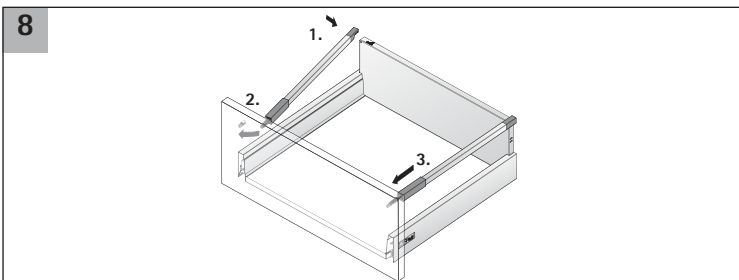

i

Quadro 25

Quadro V6

Quadro V6+

KD mm	16	18	19
EB mm	12,5	10,5	9,5
A mm	23	21	20

1

i

	Stahlrückwand/ Steel rear panel	Holzhückwand/ Wooden rear panel	Aluminiumrückwand/ Aluminium rear panel
A	NL - 3	NL + 10	NL - 3
B	LB - 2 x EB - 51,5	LB - 2 x EB - 51,5	LB - 2 x EB - 51,5
C	-	LB - 2 x EB - 63	LB - 2 x EB - 63
D	-	144	-

	Stahlrückwand/ Steel rear panel	Holzhückwand/ Wooden rear panel
A	NL - 3	NL + 10
B	LB - 2 x EB - 51,5	LB - 2 x EB - 51,5
C	-	LB - 2 x EB - 63
D	-	176

i

Quadro 25

Quadro V6

Quadro V6+

KD mm	16	18	19
EB mm	12,5	10,5	9,5
A mm	23	21	20

i Quadro 25

NL mm	b1 mm	EL mm	X mm	X mm
260	160	50	279	288
300	160	70	315	324
350	160	70	365	374
420	256	82	435	444
470	256	94	485	494
520	256	106	535	544

Quadro V6

NL mm	b1 mm	X mm	X mm
260	160	279	288
300	160	315	324
350	160	365	374
420	224	435	444
470	256	485	494
520	256	535	544