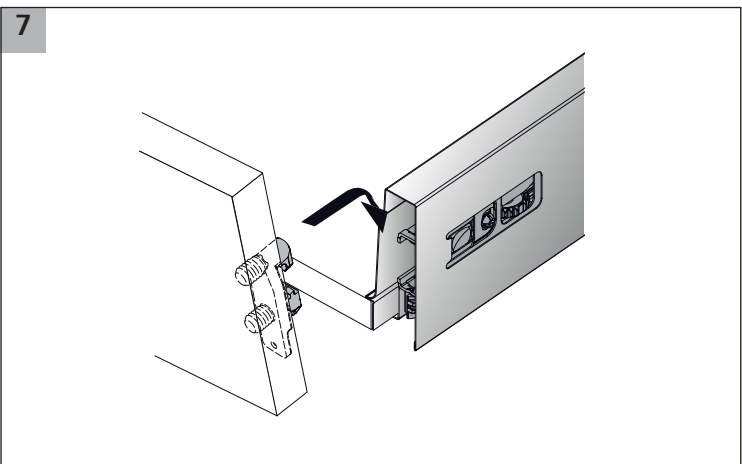

i

Quadro 25

Quadro V6

Quadro V6+

KD mm	16	18	19
EB mm	12,5	10,5	9,5
A mm	23	21	20

1

i

	Stahlrückwand/ Steel rear panel	Holzhückwand/ Wooden rear panel	Aluminiumrückwand/ Aluminium rear panel
A	NL - 3	NL + 10	NL - 3
B	LB - 2 x EB - 51,5	LB - 2 x EB - 51,5	LB - 2 x EB - 51,5
C	-	LB - 2 x EB - 63	LB - 2 x EB - 63
D	-	144	-

	Stahlrückwand/ Steel rear panel	Holzhückwand/ Wooden rear panel
A	NL - 3	NL + 10
B	LB - 2 x EB - 51,5	LB - 2 x EB - 51,5
C	-	LB - 2 x EB - 63
D	-	176

i

Quadro 25

Quadro V6

Quadro V6+

KD mm	16	18	19
EB mm	12,5	10,5	9,5
A mm	23	21	20