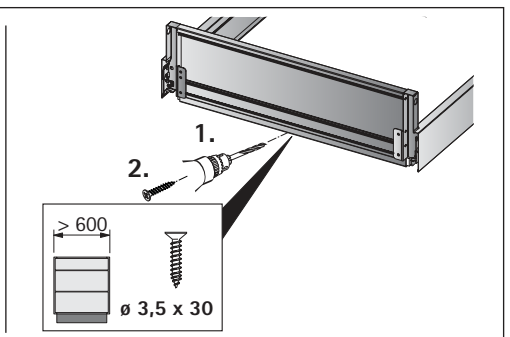

i

Quadro 25

Quadro V6

Quadro V6+

KD mm	16	18	19
EB mm	12,5	10,5	9,5
A mm	23	21	20

1

i

	Stahlrückwand/ Steel rear panel	Holzhückwand/ Wooden rear panel	Aluminiumrückwand/ Aluminium rear panel
A	NL - 3	NL + 10	NL - 3
B	LB - 2 x EB - 51,5	LB - 2 x EB - 51,5	LB - 2 x EB - 51,5
C	-	LB - 2 x EB - 63	LB - 2 x EB - 63
D	-	144	-

	Stahlrückwand/ Steel rear panel	Holzhückwand/ Wooden rear panel
A	NL - 3	NL + 10
B	LB - 2 x EB - 51,5	LB - 2 x EB - 51,5
C	-	LB - 2 x EB - 63
D	-	176

i

Quadro 25

Quadro V6

Quadro V6+

KD mm	16	18	19
EB mm	12,5	10,5	9,5
A mm	23	21	20

i Quadro 25

NL mm	b1 mm	EL mm	X mm	X mm
260	160	50	279	288
300	160	70	315	324
350	160	70	365	374
420	256	82	435	444
470	256	94	485	494
520	256	106	535	544

Quadro V6

NL mm	b1 mm	X mm	X mm
260	160	279	288
300	160	315	324
350	160	365	374
420	224	435	444
470	256	485	494
520	256	535	544