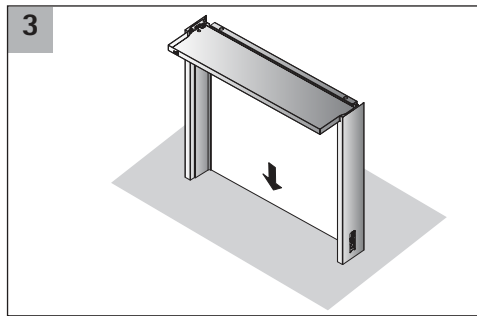

i

Quadro 25

Quadro V6

Quadro V6+

KD mm	16	18	19
EB mm	12,5	10,5	9,5
A mm	23	21	20

1

i

	Stahlrückwand/ Steel rear panel	Holzhückwand/ Wooden rear panel	Aluminiumrückwand/ Aluminium rear panel
A	NL - 3	NL + 10	NL - 3
B	LB - 2 x EB - 51,5	LB - 2 x EB - 51,5	LB - 2 x EB - 51,5
C	-	LB - 2 x EB - 63	LB - 2 x EB - 63
D	-	144	-

	Stahlrückwand/ Steel rear panel	Holzhückwand/ Wooden rear panel
A	NL - 3	NL + 10
B	LB - 2 x EB - 51,5	LB - 2 x EB - 51,5
C	-	LB - 2 x EB - 63
D	-	176

i

Quadro 25

Quadro V6

Quadro V6+

KD mm	16	18	19
EB mm	12,5	10,5	9,5
A mm	23	21	20

i Quadro 25

NL mm	b1 mm	EL mm	X mm	X mm
260	160	50	279	288
300	160	70	315	324
350	160	70	365	374
420	256	82	435	444
470	256	94	485	494
520	256	106	535	544

Quadro V6

NL mm	b1 mm	X mm	X mm
260	160	279	288
300	160	315	324
350	160	365	374
420	224	435	444
470	256	485	494
520	256	535	544