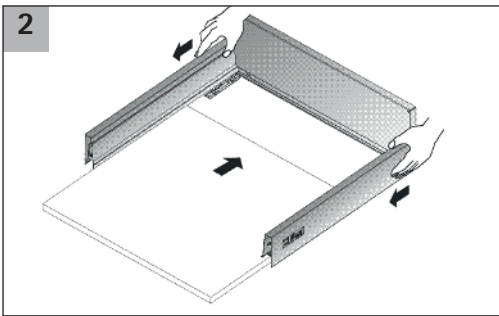

i

Quadro 25

Quadro V6

Quadro V6+

KD mm	16	18	19
EB mm	12,5	10,5	9,5
A mm	23	21	20

1

i

	Stahlrückwand/ Steel rear panel	Holzhückwand/ Wooden rear panel	Aluminiumrückwand/ Aluminium rear panel
A	NL - 3	NL + 10	NL - 3
B	LB - 2 x EB - 51,5	LB - 2 x EB - 51,5	LB - 2 x EB - 51,5
C	-	LB - 2 x EB - 63	LB - 2 x EB - 63
D	-	144	-

	Stahlrückwand/ Steel rear panel	Holzhückwand/ Wooden rear panel
A	NL - 3	NL + 10
B	LB - 2 x EB - 51,5	LB - 2 x EB - 51,5
C	-	LB - 2 x EB - 63
D	-	176

i

Quadro 25

Quadro V6

Quadro V6+

KD mm	16	18	19
EB mm	12,5	10,5	9,5
A mm	23	21	20

i Quadro 25

NL mm	b1 mm	EL mm	X mm	X mm
260	160	50	279	288
300	160	70	315	324
350	160	70	365	374
420	256	82	435	444
470	256	94	485	494
520	256	106	535	544

Quadro V6

NL mm	b1 mm	X mm	X mm
260	160	279	288
300	160	315	324
350	160	365	374
420	224	435	444
470	256	485	494
520	256	535	544