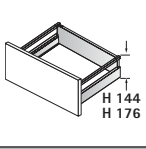

1x

1x

i

	Stahlrückwand/ Steel rear panel	Holzrückwand/ Wooden rear panel	Aluminiumrückwand/ Aluminium rear panel
A	NL - 3	NL + 10	NL - 3
B	LB - 2 x EB - 51,5	LB - 2 x EB - 51,5	LB - 2 x EB - 51,5
C	-	LB - 2 x EB - 63	LB - 2 x EB - 63
D	-	65,5	-

i

Quadro 25

Quadro V6

Quadro V6+

KD mm	16	18	19
EB mm	12,5	10,5	9,5
A mm	23	21	20

1

i

	Stahlrückwand/ Steel rear panel	Holzhückwand/ Wooden rear panel	Aluminiumrückwand/ Aluminium rear panel
A	NL - 3	NL + 10	NL - 3
B	LB - 2 x EB - 51,5	LB - 2 x EB - 51,5	LB - 2 x EB - 51,5
C	-	LB - 2 x EB - 63	LB - 2 x EB - 63
D	-	144	-

	Stahlrückwand/ Steel rear panel	Holzhückwand/ Wooden rear panel
A	NL - 3	NL + 10
B	LB - 2 x EB - 51,5	LB - 2 x EB - 51,5
C	-	LB - 2 x EB - 63
D	-	176

i

Quadro 25

Quadro V6

Quadro V6+

KD mm	16	18	19
EB mm	12,5	10,5	9,5
A mm	23	21	20

i Quadro 25

NL mm	b1 mm	EL mm	X mm	X mm
260	160	50	279	288
300	160	70	315	324
350	160	70	365	374
420	256	82	435	444
470	256	94	485	494
520	256	106	535	544

Quadro V6

NL mm	b1 mm	X mm	X mm
260	160	279	288
300	160	315	324
350	160	365	374
420	224	435	444
470	256	485	494
520	256	535	544