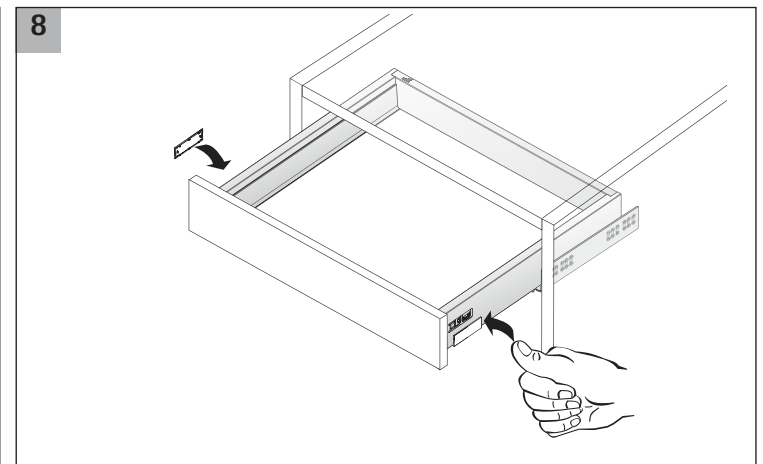

i

Quadro 25

Quadro V6

Quadro V6+

KD mm	16	18	19
EB mm	12,5	10,5	9,5
A mm	23	21	20

1

i

	Stahlrückwand/ Steel rear panel	Holzhückwand/ Wooden rear panel	Aluminiumrückwand/ Aluminium rear panel
A	NL - 3	NL + 10	NL - 3
B	LB - 2 x EB - 51,5	LB - 2 x EB - 51,5	LB - 2 x EB - 51,5
C	-	LB - 2 x EB - 63	LB - 2 x EB - 63
D	-	144	-

	Stahlrückwand/ Steel rear panel	Holzhückwand/ Wooden rear panel
A	NL - 3	NL + 10
B	LB - 2 x EB - 51,5	LB - 2 x EB - 51,5
C	-	LB - 2 x EB - 63
D	-	176

i

Quadro 25

Quadro V6

Quadro V6+

KD mm	16	18	19
EB mm	12,5	10,5	9,5
A mm	23	21	20