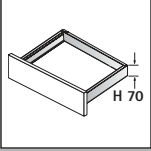

1x

1x

i

	Stahlrückwand/ Steel rear panel	Holzrückwand/ Wooden rear panel	Aluminiumrückwand/ Aluminium rear panel
A	NL - 3	NL + 10	NL - 3
B	LB - 2 x EB - 51,5	LB - 2 x EB - 51,5	LB - 2 x EB - 51,5
C	-	LB - 2 x EB - 63	LB - 2 x EB - 63
D	-	65,5	-

i

Quadro 25

Quadro V6

Quadro V6+

KD mm	16	18	19
EB mm	12,5	10,5	9,5
A mm	23	21	20

1

i

	Stahlrückwand/ Steel rear panel	Holzhückwand/ Wooden rear panel	Aluminiumrückwand/ Aluminium rear panel
A	NL - 3	NL + 10	NL - 3
B	LB - 2 x EB - 51,5	LB - 2 x EB - 51,5	LB - 2 x EB - 51,5
C	-	LB - 2 x EB - 63	LB - 2 x EB - 63
D	-	144	-

	Stahlrückwand/ Steel rear panel	Holzhückwand/ Wooden rear panel
A	NL - 3	NL + 10
B	LB - 2 x EB - 51,5	LB - 2 x EB - 51,5
C	-	LB - 2 x EB - 63
D	-	176

i

Quadro 25

Quadro V6

Quadro V6+

KD mm	16	18	19
EB mm	12,5	10,5	9,5
A mm	23	21	20

i Quadro 25

NL mm	b1 mm	EL mm	X mm	X mm
260	160	50	279	288
300	160	70	315	324
350	160	70	365	374
420	256	82	435	444
470	256	94	485	494
520	256	106	535	544

Quadro V6

NL mm	b1 mm	X mm	X mm
260	160	279	288
300	160	315	324
350	160	365	374
420	224	435	444
470	256	485	494
520	256	535	544