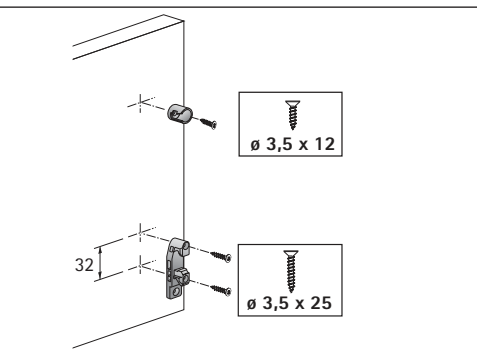

i

Quadro 25

Quadro V6

Quadro V6+

KD mm	16	18	19
EB mm	12,5	10,5	9,5
A mm	23	21	20

1

i

	Stahlrückwand/ Steel rear panel	Holzhückwand/ Wooden rear panel	Aluminiumrückwand/ Aluminium rear panel
A	NL - 3	NL + 10	NL - 3
B	LB - 2 x EB - 51,5	LB - 2 x EB - 51,5	LB - 2 x EB - 51,5
C	-	LB - 2 x EB - 63	LB - 2 x EB - 63
D	-	144	-

	Stahlrückwand/ Steel rear panel	Holzhückwand/ Wooden rear panel
A	NL - 3	NL + 10
B	LB - 2 x EB - 51,5	LB - 2 x EB - 51,5
C	-	LB - 2 x EB - 63
D	-	176

i

Quadro 25

Quadro V6

Quadro V6+

KD mm	16	18	19
EB mm	12,5	10,5	9,5
A mm	23	21	20

i Quadro 25

NL mm	b1 mm	EL mm	X mm	X mm
260	160	50	279	288
300	160	70	315	324
350	160	70	365	374
420	256	82	435	444
470	256	94	485	494
520	256	106	535	544

Quadro V6

NL mm	b1 mm	X mm	X mm
260	160	279	288
300	160	315	324
350	160	365	374
420	224	435	444
470	256	485	494
520	256	535	544