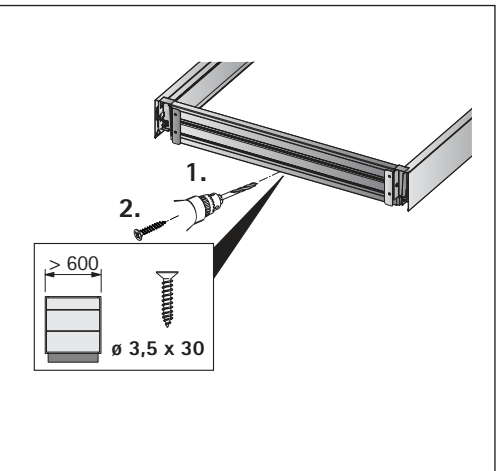

i

Quadro 25

Quadro V6

Quadro V6+

KD mm	16	18	19
EB mm	12,5	10,5	9,5
A mm	23	21	20

1

i

	Stahlrückwand/ Steel rear panel	Holzhückwand/ Wooden rear panel	Aluminiumrückwand/ Aluminium rear panel
A	NL - 3	NL + 10	NL - 3
B	LB - 2 x EB - 51,5	LB - 2 x EB - 51,5	LB - 2 x EB - 51,5
C	-	LB - 2 x EB - 63	LB - 2 x EB - 63
D	-	144	-

	Stahlrückwand/ Steel rear panel	Holzhückwand/ Wooden rear panel
A	NL - 3	NL + 10
B	LB - 2 x EB - 51,5	LB - 2 x EB - 51,5
C	-	LB - 2 x EB - 63
D	-	176

i

Quadro 25

Quadro V6

Quadro V6+

KD mm	16	18	19
EB mm	12,5	10,5	9,5
A mm	23	21	20

i Quadro 25

NL mm	b1 mm	EL mm	X mm	X mm
260	160	50	279	288
300	160	70	315	324
350	160	70	365	374
420	256	82	435	444
470	256	94	485	494
520	256	106	535	544

Quadro V6

NL mm	b1 mm	X mm	X mm
260	160	279	288
300	160	315	324
350	160	365	374
420	224	435	444
470	256	485	494
520	256	535	544