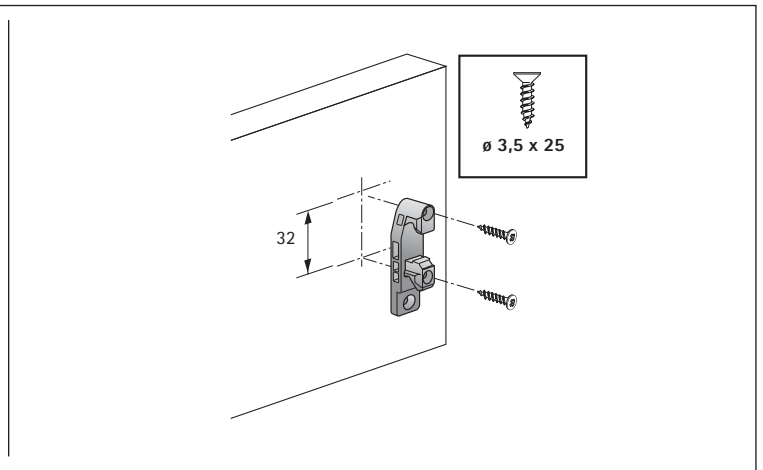

i

Quadro 25

Quadro V6

Quadro V6+

KD mm	16	18	19
EB mm	12,5	10,5	9,5
A mm	23	21	20

1

i

	Stahlrückwand/ Steel rear panel	Holzhückwand/ Wooden rear panel	Aluminiumrückwand/ Aluminium rear panel
A	NL - 3	NL + 10	NL - 3
B	LB - 2 x EB - 51,5	LB - 2 x EB - 51,5	LB - 2 x EB - 51,5
C	-	LB - 2 x EB - 63	LB - 2 x EB - 63
D	-	144	-

	Stahlrückwand/ Steel rear panel	Holzhückwand/ Wooden rear panel
A	NL - 3	NL + 10
B	LB - 2 x EB - 51,5	LB - 2 x EB - 51,5
C	-	LB - 2 x EB - 63
D	-	176

i

Quadro 25

Quadro V6

Quadro V6+

KD mm	16	18	19
EB mm	12,5	10,5	9,5
A mm	23	21	20

i Quadro 25

NL mm	b1 mm	EL mm	X mm	X mm
260	160	50	279	288
300	160	70	315	324
350	160	70	365	374
420	256	82	435	444
470	256	94	485	494
520	256	106	535	544

Quadro V6

NL mm	b1 mm	X mm	X mm
260	160	279	288
300	160	315	324
350	160	365	374
420	224	435	444
470	256	485	494
520	256	535	544