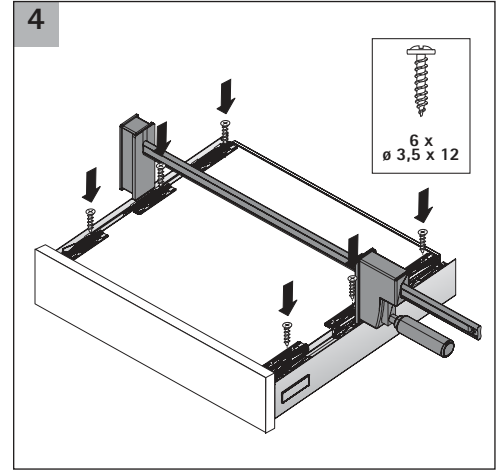

1x

1x

i

	Stahlrückwand/ Steel rear panel	Holzrückwand/ Wooden rear panel	Aluminiumrückwand/ Aluminium rear panel
A	NL - 3	NL + 10	NL - 3
B	LB - 2 x EB - 51,5	LB - 2 x EB - 51,5	LB - 2 x EB - 51,5
C	-	LB - 2 x EB - 63	LB - 2 x EB - 63
D	-	65,5	-

i

Quadro 25

Quadro V6

Quadro V6+

KD mm	16	18	19
EB mm	12,5	10,5	9,5
A mm	23	21	20

1

i

	Stahlrückwand/ Steel rear panel	Holzhückwand/ Wooden rear panel	Aluminiumrückwand/ Aluminium rear panel
A	NL - 3	NL + 10	NL - 3
B	LB - 2 x EB - 51,5	LB - 2 x EB - 51,5	LB - 2 x EB - 51,5
C	-	LB - 2 x EB - 63	LB - 2 x EB - 63
D	-	144	-

	Stahlrückwand/ Steel rear panel	Holzhückwand/ Wooden rear panel
A	NL - 3	NL + 10
B	LB - 2 x EB - 51,5	LB - 2 x EB - 51,5
C	-	LB - 2 x EB - 63
D	-	176

i

Quadro 25

Quadro V6

Quadro V6+

KD mm	16	18	19
EB mm	12,5	10,5	9,5
A mm	23	21	20

i Quadro 25

NL mm	b1 mm	EL mm	X mm	X mm
260	160	50	279	288
300	160	70	315	324
350	160	70	365	374
420	256	82	435	444
470	256	94	485	494
520	256	106	535	544

Quadro V6

NL mm	b1 mm	X mm	X mm
260	160	279	288
300	160	315	324
350	160	365	374
420	224	435	444
470	256	485	494
520	256	535	544