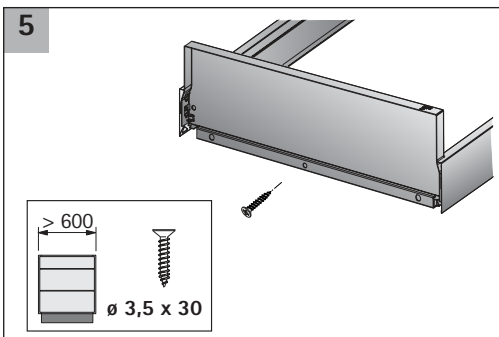

i

Quadro 25

Quadro V6

Quadro V6+

KD mm	16	18	19
EB mm	12,5	10,5	9,5
A mm	23	21	20

1

i

	Stahlrückwand/ Steel rear panel	Holzhückwand/ Wooden rear panel	Aluminiumrückwand/ Aluminium rear panel
A	NL - 3	NL + 10	NL - 3
B	LB - 2 x EB - 51,5	LB - 2 x EB - 51,5	LB - 2 x EB - 51,5
C	-	LB - 2 x EB - 63	LB - 2 x EB - 63
D	-	144	-

	Stahlrückwand/ Steel rear panel	Holzhückwand/ Wooden rear panel
A	NL - 3	NL + 10
B	LB - 2 x EB - 51,5	LB - 2 x EB - 51,5
C	-	LB - 2 x EB - 63
D	-	176

i

Quadro 25

Quadro V6

Quadro V6+

KD mm	16	18	19
EB mm	12,5	10,5	9,5
A mm	23	21	20

i Quadro 25

NL mm	b1 mm	EL mm	X mm	X mm
260	160	50	279	288
300	160	70	315	324
350	160	70	365	374
420	256	82	435	444
470	256	94	485	494
520	256	106	535	544

Quadro V6

NL mm	b1 mm	X mm	X mm
260	160	279	288
300	160	315	324
350	160	365	374
420	224	435	444
470	256	485	494
520	256	535	544