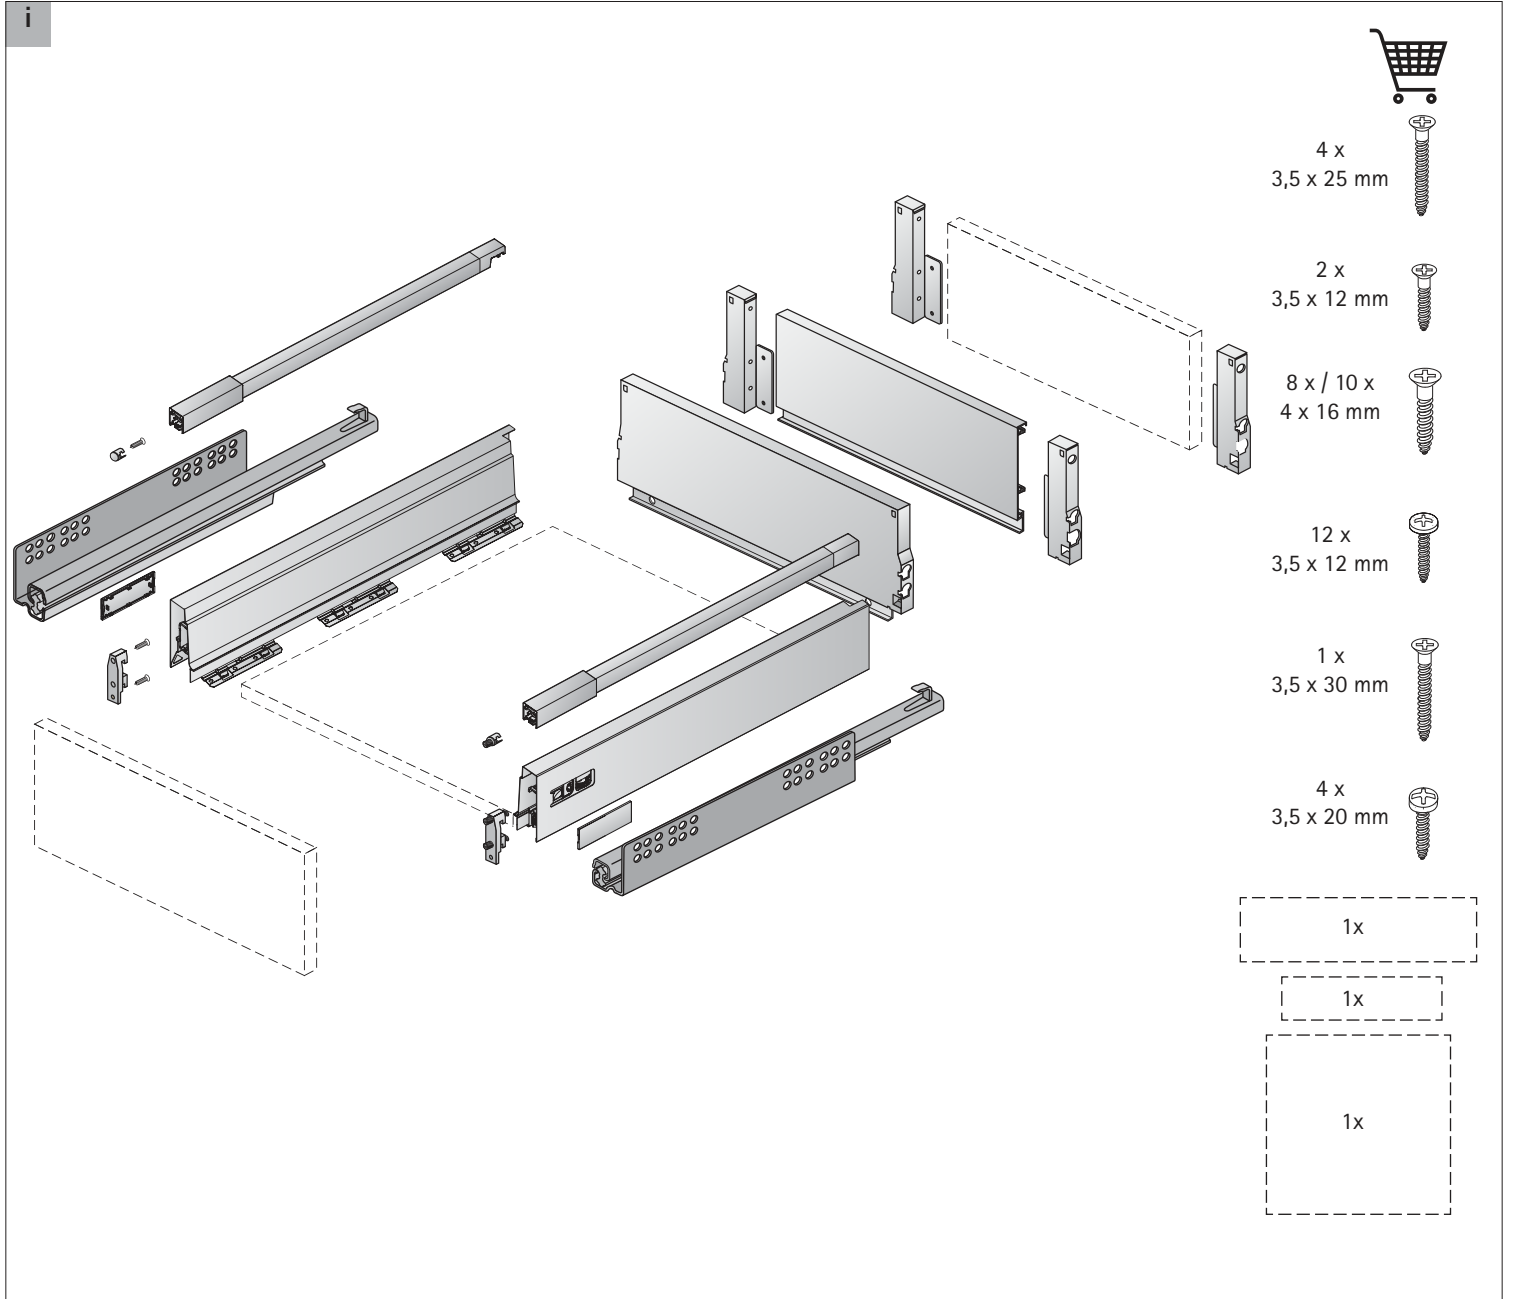

1x

1x

i

	Stahlrückwand/ Steel rear panel	Holzrückwand/ Wooden rear panel	Aluminiumrückwand/ Aluminium rear panel
A	NL - 3	NL + 10	NL - 3
B	LB - 2 x EB - 51,5	LB - 2 x EB - 51,5	LB - 2 x EB - 51,5
C	-	LB - 2 x EB - 63	LB - 2 x EB - 63
D	-	65,5	-

i

Quadro 25

Quadro V6

Quadro V6+

KD mm	16	18	19
EB mm	12,5	10,5	9,5
A mm	23	21	20

1

i

	Stahlrückwand/ Steel rear panel	Holzhückwand/ Wooden rear panel	Aluminiumrückwand/ Aluminium rear panel
A	NL - 3	NL + 10	NL - 3
B	LB - 2 x EB - 51,5	LB - 2 x EB - 51,5	LB - 2 x EB - 51,5
C	-	LB - 2 x EB - 63	LB - 2 x EB - 63
D	-	144	-

	Stahlrückwand/ Steel rear panel	Holzhückwand/ Wooden rear panel
A	NL - 3	NL + 10
B	LB - 2 x EB - 51,5	LB - 2 x EB - 51,5
C	-	LB - 2 x EB - 63
D	-	176

i

Quadro 25

Quadro V6

Quadro V6+

KD mm	16	18	19
EB mm	12,5	10,5	9,5
A mm	23	21	20

i Quadro 25

NL mm	b1 mm	EL mm	X mm	X mm
260	160	50	279	288
300	160	70	315	324
350	160	70	365	374
420	256	82	435	444
470	256	94	485	494
520	256	106	535	544

Quadro V6

NL mm	b1 mm	X mm	X mm
260	160	279	288
300	160	315	324
350	160	365	374
420	224	435	444
470	256	485	494
520	256	535	544