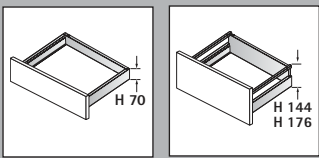

i

Quadro 25

Quadro V6

Quadro V6+

KD mm	16	18	19
EB mm	12,5	10,5	9,5
A mm	23	21	20

1

i

	Stahlrückwand/ Steel rear panel	Holzhückwand/ Wooden rear panel	Aluminiumrückwand/ Aluminium rear panel
A	NL - 3	NL + 10	NL - 3
B	LB - 2 x EB - 51,5	LB - 2 x EB - 51,5	LB - 2 x EB - 51,5
C	-	LB - 2 x EB - 63	LB - 2 x EB - 63
D	-	144	-

	Stahlrückwand/ Steel rear panel	Holzhückwand/ Wooden rear panel
A	NL - 3	NL + 10
B	LB - 2 x EB - 51,5	LB - 2 x EB - 51,5
C	-	LB - 2 x EB - 63
D	-	176

i

Quadro 25

Quadro V6

Quadro V6+

KD mm	16	18	19
EB mm	12,5	10,5	9,5
A mm	23	21	20

i Quadro 25

NL mm	b1 mm	EL mm	X mm	X mm
260	160	50	279	288
300	160	70	315	324
350	160	70	365	374
420	256	82	435	444
470	256	94	485	494
520	256	106	535	544

Quadro V6

NL mm	b1 mm	X mm	X mm
260	160	279	288
300	160	315	324
350	160	365	374
420	224	435	444
470	256	485	494
520	256	535	544