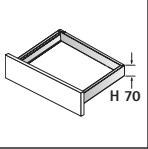

<http://www.hettich.com/short/15a1d3>

i

4 x
3,5 x 25 mm

10 x
3,5 x 12 mm

8 x / 10 x
4 x 16 mm

1 x
3,5 x 30 mm

2 x
3,5 x 20 mm

1x

1x

1x

i

	Stahlrückwand/ Steel rear panel	Holzrückwand/ Wooden rear panel	Aluminiumrückwand/ Aluminium rear panel
A	NL - 3	NL + 10	NL - 3
B	LB - 2 x EB - 51,5	LB - 2 x EB - 51,5	LB - 2 x EB - 51,5
C	-	LB - 2 x EB - 63	LB - 2 x EB - 63
D	-	65,5	-

i

Quadro 25

Quadro V6

Quadro V6+

KD mm	16	18	19
EB mm	12,5	10,5	9,5
A mm	23	21	20

1

i

	Stahlrückwand/ Steel rear panel	Holzhückwand/ Wooden rear panel	Aluminiumrückwand/ Aluminium rear panel
A	NL - 3	NL + 10	NL - 3
B	LB - 2 x EB - 51,5	LB - 2 x EB - 51,5	LB - 2 x EB - 51,5
C	-	LB - 2 x EB - 63	LB - 2 x EB - 63
D	-	144	-

i Quadro 25

NL mm	b1 mm	EL mm	X mm	X mm
260	160	50	279	288
300	160	70	315	324
350	160	70	365	374
420	256	82	435	444
470	256	94	485	494
520	256	106	535	544

Quadro V6

NL mm	b1 mm	X mm	X mm
260	160	279	288
300	160	315	324
350	160	365	374
420	224	435	444
470	256	485	494
520	256	535	544