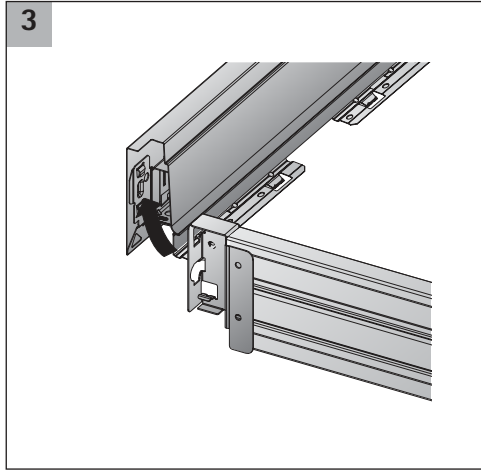

1x

1x

i

	Stahlrückwand/ Steel rear panel	Holzrückwand/ Wooden rear panel	Aluminiumrückwand/ Aluminium rear panel
A	NL - 3	NL + 10	NL - 3
B	LB - 2 x EB - 51,5	LB - 2 x EB - 51,5	LB - 2 x EB - 51,5
C	-	LB - 2 x EB - 63	LB - 2 x EB - 63
D	-	65,5	-

i

Quadro 25

Quadro V6

Quadro V6+

KD mm	16	18	19
EB mm	12,5	10,5	9,5
A mm	23	21	20

1

i

	Stahlrückwand/ Steel rear panel	Holzhückwand/ Wooden rear panel	Aluminiumrückwand/ Aluminium rear panel
A	NL - 3	NL + 10	NL - 3
B	LB - 2 x EB - 51,5	LB - 2 x EB - 51,5	LB - 2 x EB - 51,5
C	-	LB - 2 x EB - 63	LB - 2 x EB - 63
D	-	144	-

	Stahlrückwand/ Steel rear panel	Holzhückwand/ Wooden rear panel
A	NL - 3	NL + 10
B	LB - 2 x EB - 51,5	LB - 2 x EB - 51,5
C	-	LB - 2 x EB - 63
D	-	176

i

Quadro 25

Quadro V6

Quadro V6+

KD mm	16	18	19
EB mm	12,5	10,5	9,5
A mm	23	21	20

i Quadro 25

NL mm	b1 mm	EL mm	X mm	X mm
260	160	50	279	288
300	160	70	315	324
350	160	70	365	374
420	256	82	435	444
470	256	94	485	494
520	256	106	535	544

Quadro V6

NL mm	b1 mm	X mm	X mm
260	160	279	288
300	160	315	324
350	160	365	374
420	224	435	444
470	256	485	494
520	256	535	544