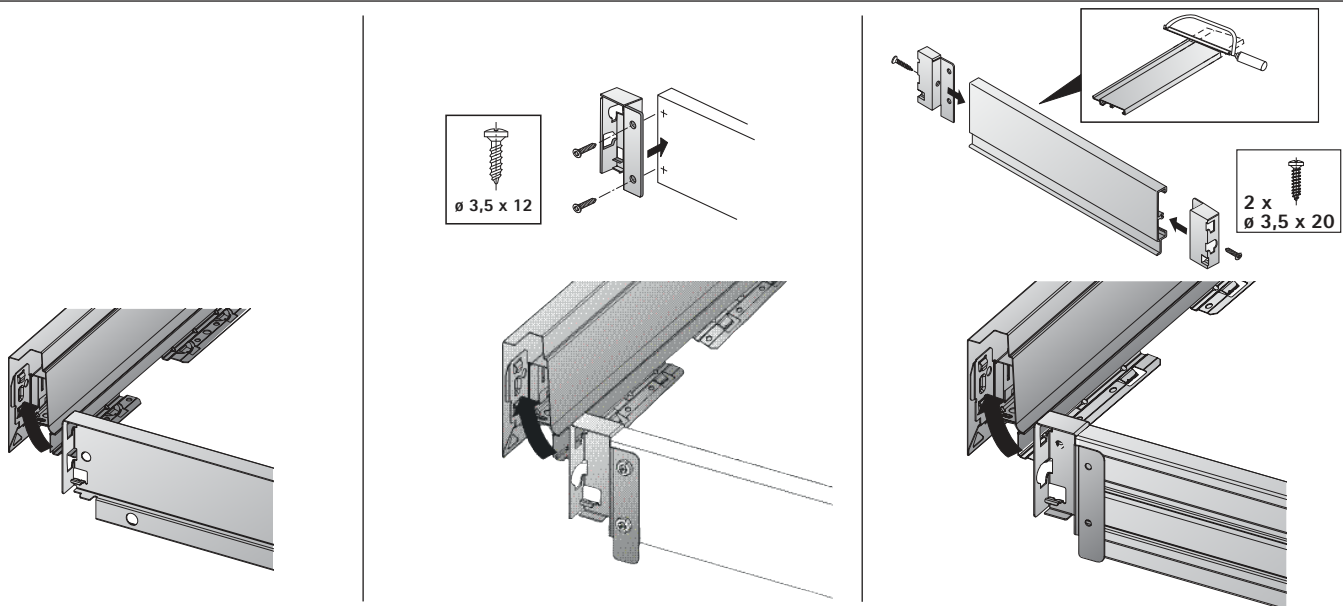

1x

1x

i

	Stahlrückwand/ Steel rear panel	Holzrückwand/ Wooden rear panel	Aluminiumrückwand/ Aluminium rear panel
A	NL - 3	NL + 10	NL - 3
B	LB - 2 x EB - 51,5	LB - 2 x EB - 51,5	LB - 2 x EB - 51,5
C	-	LB - 2 x EB - 63	LB - 2 x EB - 63
D	-	65,5	-

i

Quadro 25

Quadro V6

Quadro V6+

KD mm	16	18	19
EB mm	12,5	10,5	9,5
A mm	23	21	20

1

i

	Stahlrückwand/ Steel rear panel	Holzhückwand/ Wooden rear panel	Aluminiumrückwand/ Aluminium rear panel
A	NL - 3	NL + 10	NL - 3
B	LB - 2 x EB - 51,5	LB - 2 x EB - 51,5	LB - 2 x EB - 51,5
C	-	LB - 2 x EB - 63	LB - 2 x EB - 63
D	-	144	-

	Stahlrückwand/ Steel rear panel	Holzhückwand/ Wooden rear panel
A	NL - 3	NL + 10
B	LB - 2 x EB - 51,5	LB - 2 x EB - 51,5
C	-	LB - 2 x EB - 63
D	-	176

i

Quadro 25

Quadro V6

Quadro V6+

KD mm	16	18	19
EB mm	12,5	10,5	9,5
A mm	23	21	20

i Quadro 25

NL mm	b1 mm	EL mm	X mm	X mm
260	160	50	279	288
300	160	70	315	324
350	160	70	365	374
420	256	82	435	444
470	256	94	485	494
520	256	106	535	544

Quadro V6

NL mm	b1 mm	X mm	X mm
260	160	279	288
300	160	315	324
350	160	365	374
420	224	435	444
470	256	485	494
520	256	535	544