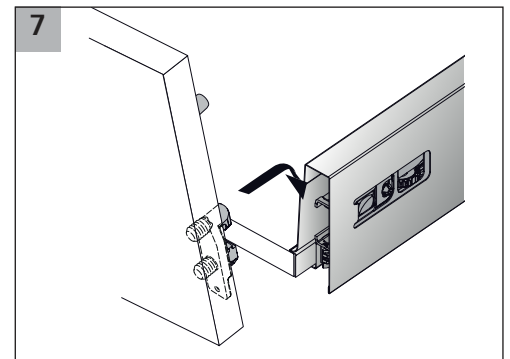

i

Quadro 25

Quadro V6

Quadro V6+

KD mm	16	18	19
EB mm	12,5	10,5	9,5
A mm	23	21	20

1

i

	Stahlrückwand/ Steel rear panel	Holzhückwand/ Wooden rear panel	Aluminiumrückwand/ Aluminium rear panel
A	NL - 3	NL + 10	NL - 3
B	LB - 2 x EB - 51,5	LB - 2 x EB - 51,5	LB - 2 x EB - 51,5
C	-	LB - 2 x EB - 63	LB - 2 x EB - 63
D	-	144	-

	Stahlrückwand/ Steel rear panel	Holzhückwand/ Wooden rear panel
A	NL - 3	NL + 10
B	LB - 2 x EB - 51,5	LB - 2 x EB - 51,5
C	-	LB - 2 x EB - 63
D	-	176

i

Quadro 25

Quadro V6

Quadro V6+

KD mm	16	18	19
EB mm	12,5	10,5	9,5
A mm	23	21	20

i Quadro 25

NL mm	b1 mm	EL mm	X mm	X mm
260	160	50	279	288
300	160	70	315	324
350	160	70	365	374
420	256	82	435	444
470	256	94	485	494
520	256	106	535	544

Quadro V6

NL mm	b1 mm	X mm	X mm
260	160	279	288
300	160	315	324
350	160	365	374
420	224	435	444
470	256	485	494
520	256	535	544